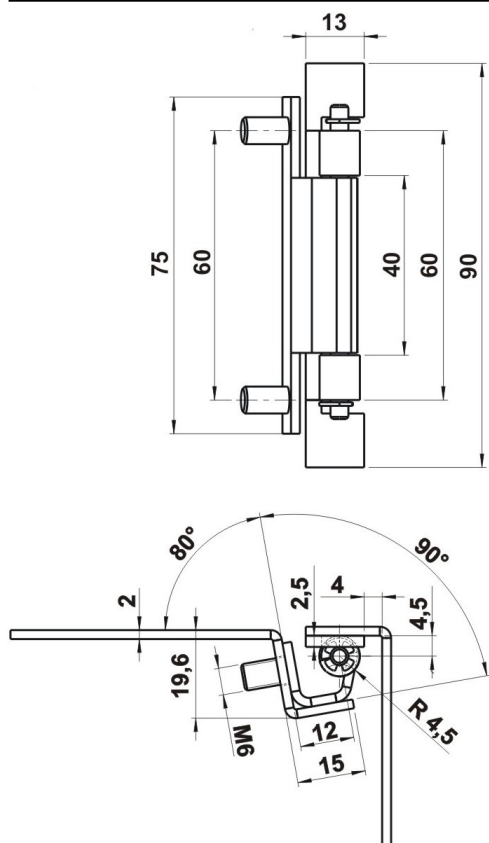

RT16-1 Cat.No. 03.609

Material : steel - zinc plated, stainless steel
Order example of hinge RT16-1: **Hinge RT16-1 03.609**

RT54 Cat.No. 03.610

Materiál : steel - zinc plated, stainless steel
Order example of hinge RT54: **Hinge RT54 03.610**