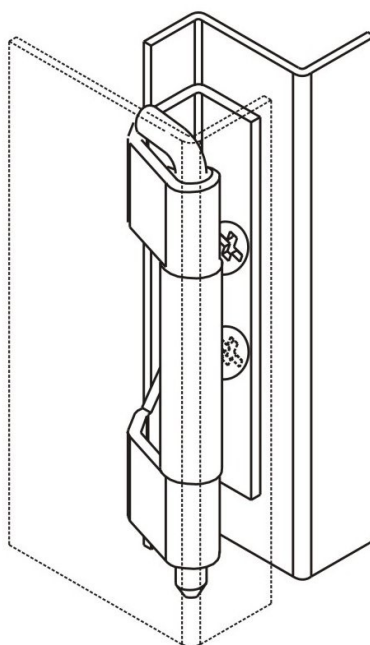

RT16-1 Cat.No. 03.609

Material : steel - zinc plated, stainless steel
Order example of hinge RT16-1: **Hinge RT16-1 03.609**

RT54 Cat.No. 03.610

Materiál : steel - zinc plated, stainless steel
Order example of hinge RT54: **Hinge RT54 03.610**