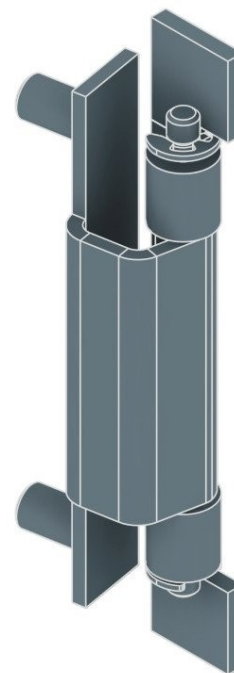

RT16-1 Cat.No. 03.609

Material : steel - zinc plated, stainless steel
Order example of hinge RT16-1: **Hinge RT16-1 03.609**

RT54 Cat.No. 03.610

Materiál : steel - zinc plated, stainless steel
Order example of hinge RT54: **Hinge RT54 03.610**