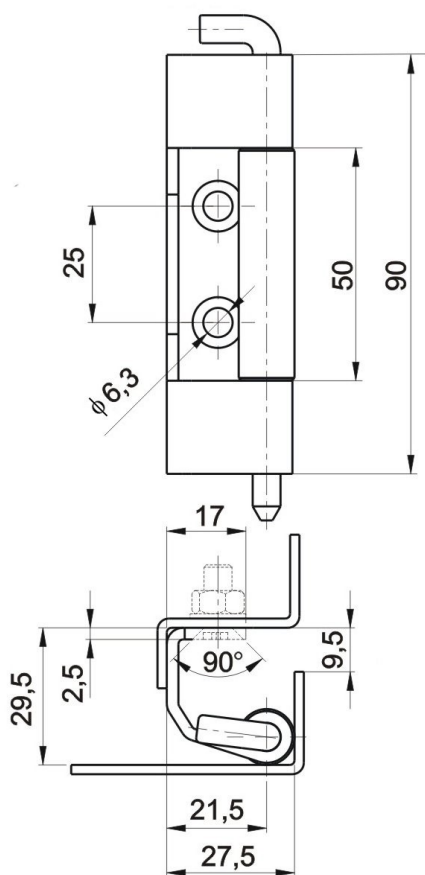

RT16-1 Cat.No. 03.609

Material : steel - zinc plated, stainless steel
Order example of hinge RT16-1: **Hinge RT16-1 03.609**

RT54 Cat.No. 03.610

Materiál : steel - zinc plated, stainless steel
Order example of hinge RT54: **Hinge RT54 03.610**