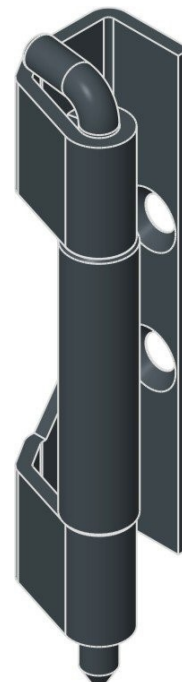

RT16-1 Cat.No. 03.609

Material : steel - zinc plated, stainless steel
Order example of hinge RT16-1: **Hinge RT16-1 03.609**

RT54 Cat.No. 03.610

Materiál : steel - zinc plated, stainless steel
Order example of hinge RT54: **Hinge RT54 03.610**