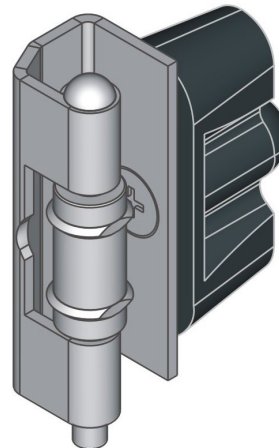

RT52 Cat.No. 03.607

Material : steel - zinc plated, stainless steel
Order example of hinge RT52: **Hinge RT52 03.607**

RT53 Cat.No. 03.608

Materiál : steel - zinc plated, stainless steel
Order example of hinge RT53: **Hinge RT53 03.608**