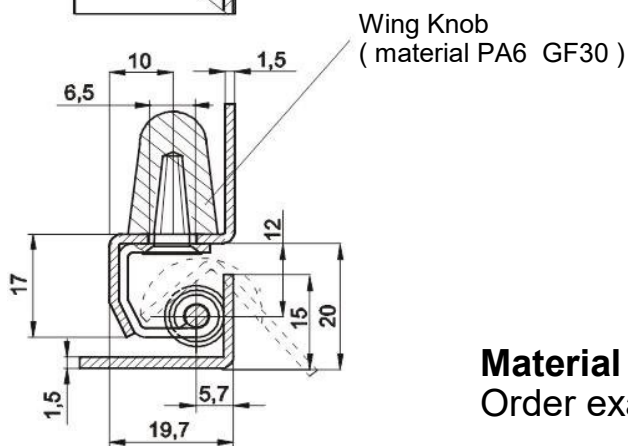

RT52 Cat.No. 03.607

Material : steel - zinc plated, stainless steel
Order example of hinge RT52: **Hinge RT52 03.607**

RT53 Cat.No. 03.608

Materiál : steel - zinc plated, stainless steel
Order example of hinge RT53: **Hinge RT53 03.608**