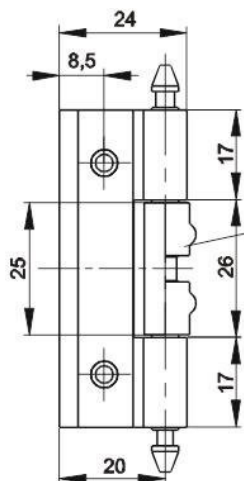

RT52 Cat.No. 03.607

Material : steel - zinc plated, stainless steel
Order example of hinge RT52: **Hinge RT52 03.607**

RT53 Cat.No. 03.608

Materiál : steel - zinc plated, stainless steel
Order example of hinge RT53: **Hinge RT53 03.608**