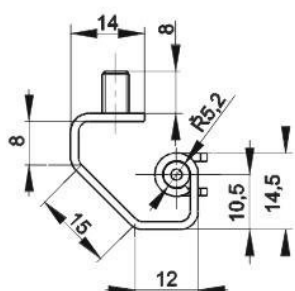

RT52 Cat.No. 03.607

Material : steel - zinc plated, stainless steel
Order example of hinge RT52: **Hinge RT52 03.607**

RT53 Cat.No. 03.608

Materiál : steel - zinc plated, stainless steel
Order example of hinge RT53: **Hinge RT53 03.608**