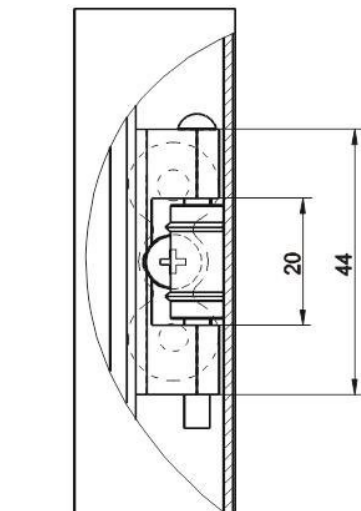

RT52 Cat.No. 03.607

Material : steel - zinc plated, stainless steel
Order example of hinge RT52: **Hinge RT52 03.607**

RT53 Cat.No. 03.608

Materiál : steel - zinc plated, stainless steel
Order example of hinge RT53: **Hinge RT53 03.608**