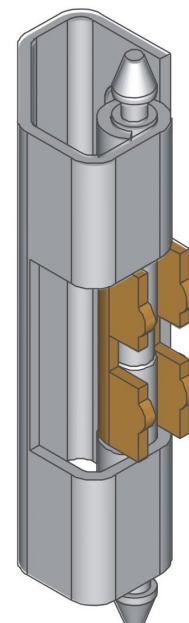

RT52 Cat.No. 03.607

Material : steel - zinc plated, stainless steel
Order example of hinge RT52: **Hinge RT52 03.607**

RT53 Cat.No. 03.608

Materiál : steel - zinc plated, stainless steel
Order example of hinge RT53: **Hinge RT53 03.608**