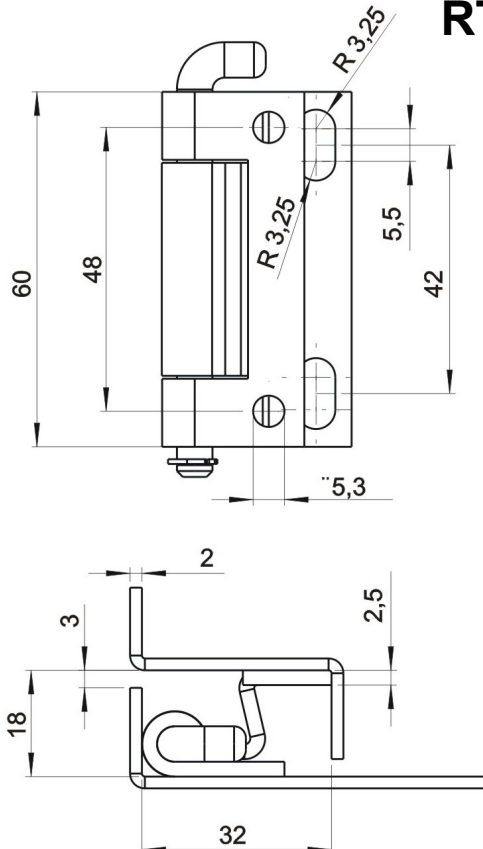

**RT48-1** Cat.No. 03.605**Material :** steel - zinc plated, stainless steelOrder example of hinge RT48 -1: **Hinge RT48-1 03.605****RT7-1** Cat.No. 03.606**Material :** steel - zinc plated, stainless steelOrder example of hinge RT7-1: **Hinge RT7-1 03.606**