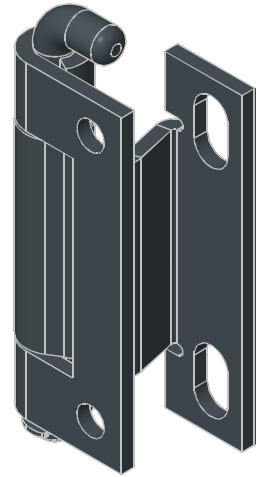

**RT48-1** Cat.No. 03.605**Material :** steel - zinc plated, stainless steelOrder example of hinge RT48 -1: **Hinge RT48-1 03.605****RT7-1** Cat.No. 03.606**Material :** steel - zinc plated, stainless steelOrder example of hinge RT7-1: **Hinge RT7-1 03.606**