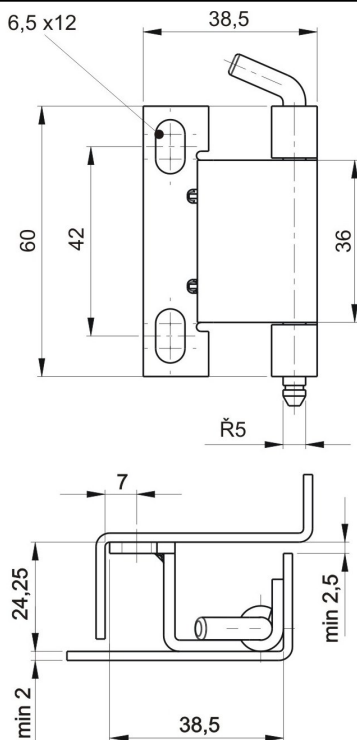

**RT48-1** Cat.No. 03.605**Material :** steel - zinc plated, stainless steelOrder example of hinge RT48 -1: **Hinge RT48-1 03.605****RT7-1** Cat.No. 03.606**Material :** steel - zinc plated, stainless steelOrder example of hinge RT7-1: **Hinge RT7-1 03.606**