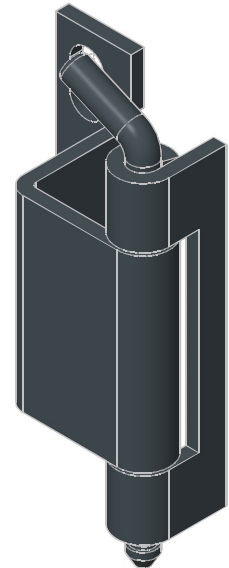

**RT48-1** Cat.No. 03.605**Material :** steel - zinc plated, stainless steelOrder example of hinge RT48 -1: **Hinge RT48-1 03.605****RT7-1** Cat.No. 03.606**Material :** steel - zinc plated, stainless steelOrder example of hinge RT7-1: **Hinge RT7-1 03.606**