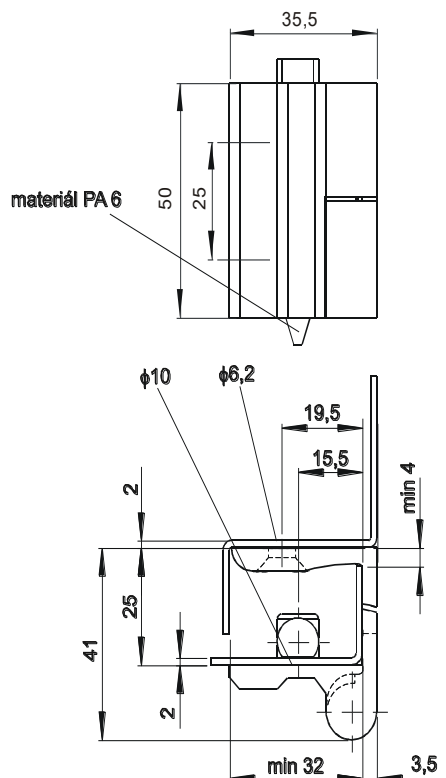

RT50 Cat.No. 03.603

Right

Left

Material : alloy ZnAl, pin - steel, plug -PA6
Order example of hinge RT50: Hinge RT50 - 03.603

RT51 Cat.No. 03.604

Material : steel - zinc plated ,powder coating
Order example of hinge RT51: Hinge RT51 - 03.604