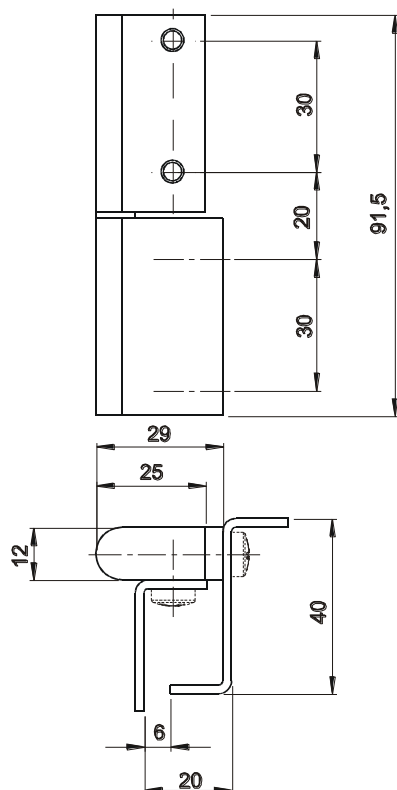

RT50 Cat.No. 03.603

Right

Left

Material : alloy ZnAl, pin - steel, plug -PA6
Order example of hinge RT50: Hinge RT50 - 03.603

RT51 Cat.No. 03.604

Material : steel - zinc plated ,powder coating
Order example of hinge RT51: Hinge RT51 - 03.604