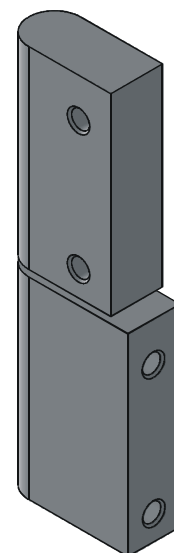

RT50 Cat.No. 03.603

Right

Left

Material : alloy ZnAl, pin - steel, plug -PA6
Order example of hinge RT50: Hinge RT50 - 03.603

RT51 Cat.No. 03.604

Material : steel - zinc plated ,powder coating
Order example of hinge RT51: Hinge RT51 - 03.604