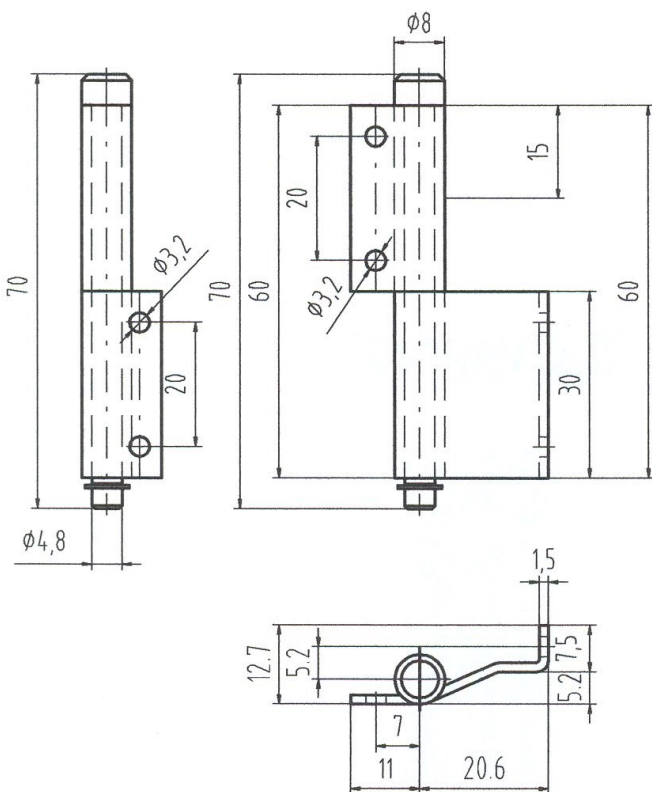

**11975** Cat.No. 01.282

Pin is fixed in a larger wing.

**Material** : steel, zinc platedOrder example of hinge 11975: **Hinge 11975 - 01.282****11976** Cat.No. 01.281**Material** : steel - zinc plated ,
Order example of hinge 11976:
Hinge 11976 - 01.281