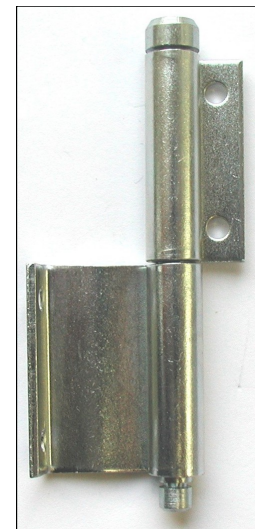

**11975** Cat.No. 01.282

Pin is fixed in a larger wing.

**Material** : steel, zinc platedOrder example of hinge 11975: **Hinge 11975 - 01.282****11976** Cat.No. 01.281**Material** : steel - zinc plated ,
Order example of hinge 11976:
Hinge 11976 - 01.281