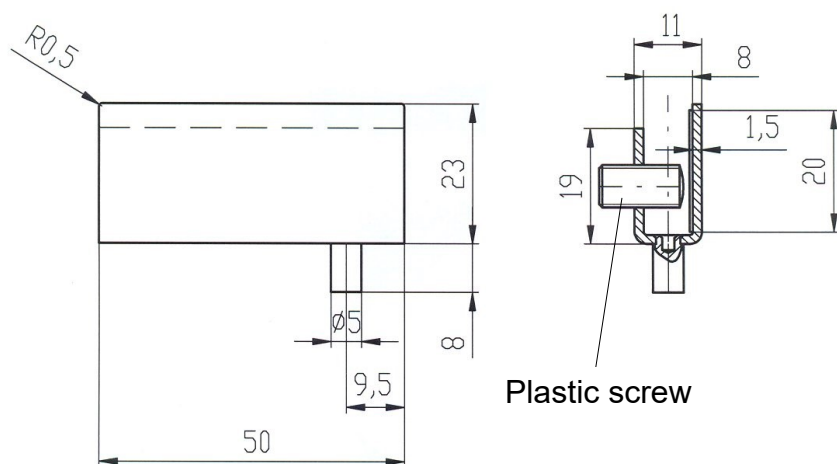

**RT49** Cat.No. 03.554**RT49/M4** Cat.No. 03.555**Material :** steel, without surface finishOrder example of hinge RT49: **Hinge RT49 - 03.554****8846** Cat.No. 01.264**Material :** steel, pin - zinc plated ,body– powder coating .
Order example of hinge 8846: **Hinge 8846 - 01.264**