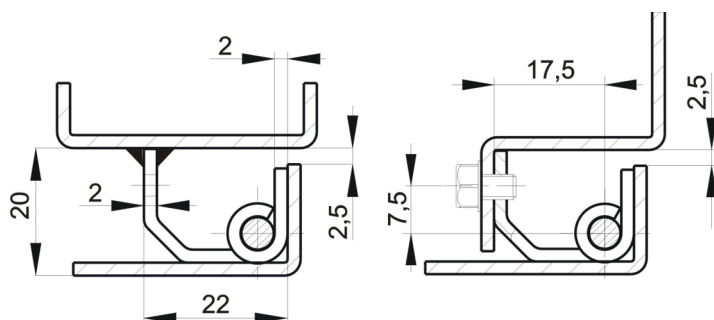

**RT49** Cat.No. 03.554**RT49/M4** Cat.No. 03.555**Material :** steel, without surface finishOrder example of hinge RT49: **Hinge RT49 - 03.554****8846** Cat.No. 01.264**Material :** steel, pin - zinc plated ,body– powder coating .
Order example of hinge 8846: **Hinge 8846 - 01.264**