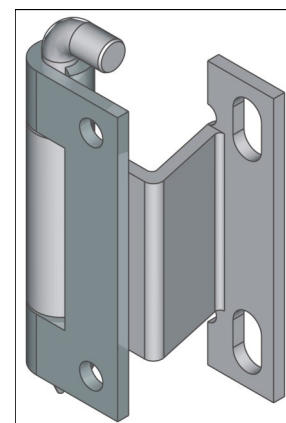

RT 47 Cat.No. 03.552

Material : steel, zinc plated, stainless steel
Order example of hinge RT47: **Hinge RT47 - 03.552**

RT 48 Cat.No. 03.553

Material : steel, zinc plated .
Order example of hinge RT48: **Hinge RT48 - 03.553**