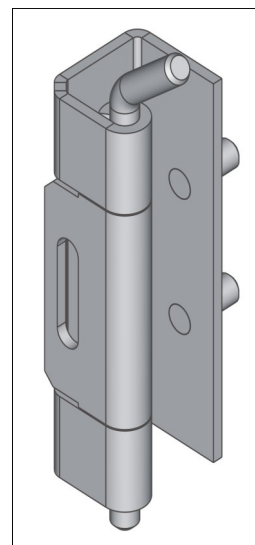

RT 47 Cat.No. 03.552

Material : steel, zinc plated, stainless steel
Order example of hinge RT47: **Hinge RT47 - 03.552**

RT 48 Cat.No. 03.553

Material : steel, zinc plated .
Order example of hinge RT48: **Hinge RT48 - 03.553**