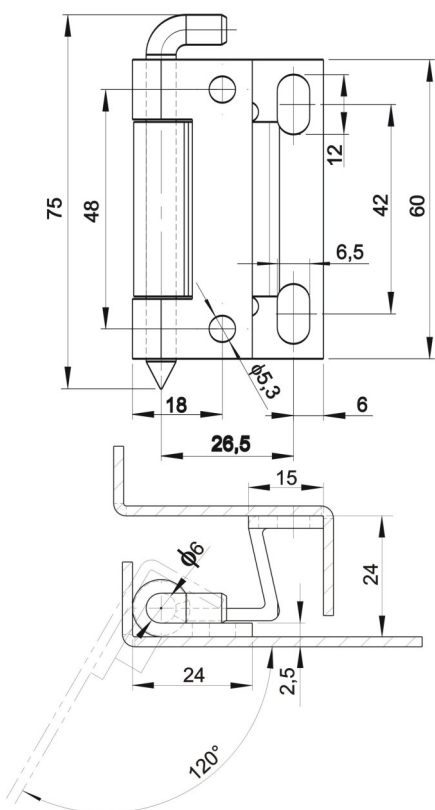

RT 47 Cat.No. 03.552

Material : steel, zinc plated, stainless steel
Order example of hinge RT47: **Hinge RT47 - 03.552**

RT 48 Cat.No. 03.553

Material : steel, zinc plated .
Order example of hinge RT48: **Hinge RT48 - 03.553**