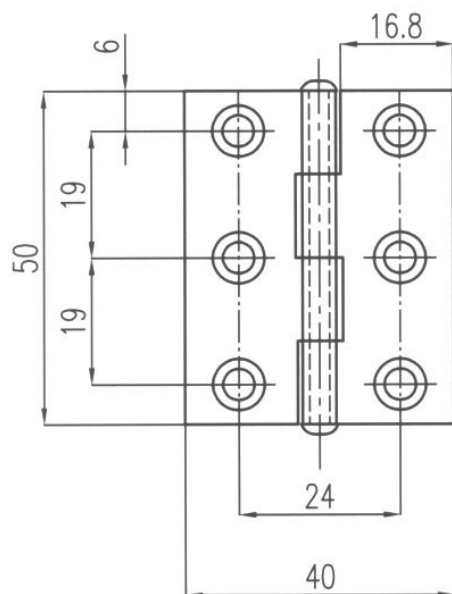

Hinge 8840

Cat.No. 03.473

Hinge 8841

Cat.No. 03.474

Material : steel without surface finish, stainless steel

Order example of hinge 8840: **Hinge 8840 - 03.473**