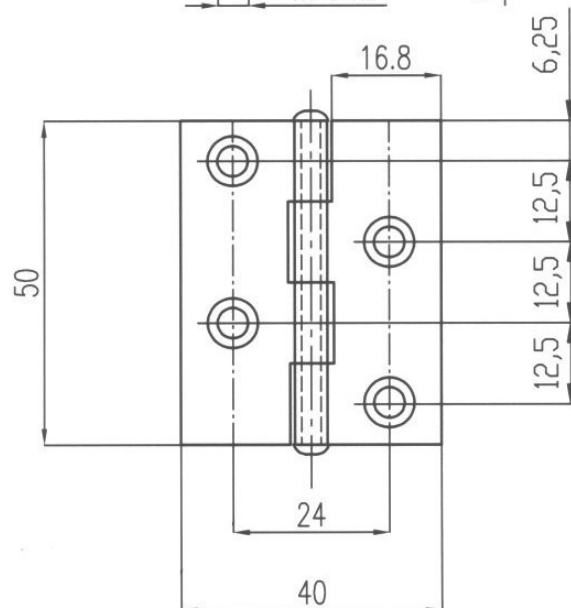

Hinge 8840

Cat.No. 03.473

Hinge 8841

Cat.No. 03.474

Material : steel without surface finish, stainless steel

Order example of hinge 8840: **Hinge 8840 - 03.473**