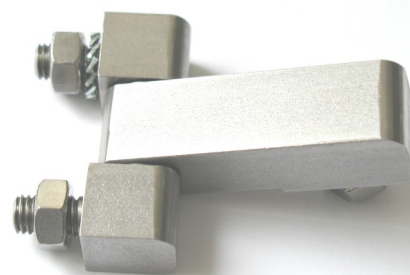

Cat.No. 03.308

**Material :** stainless steelOrder example of hinge RT39: **Hinge RT39 - 03.308**