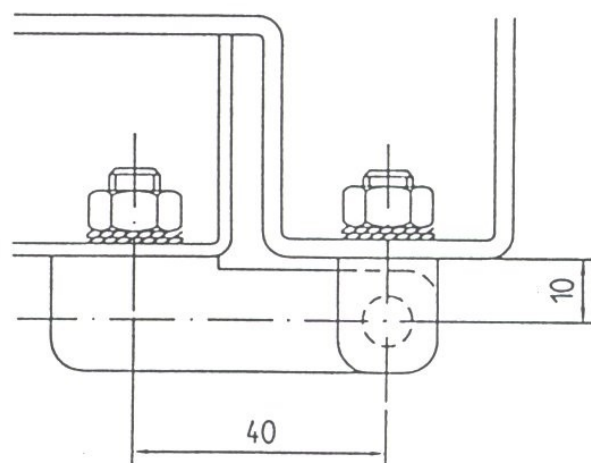

Cat.No. 03.308

**Material :** stainless steelOrder example of hinge RT39: **Hinge RT39 - 03.308**