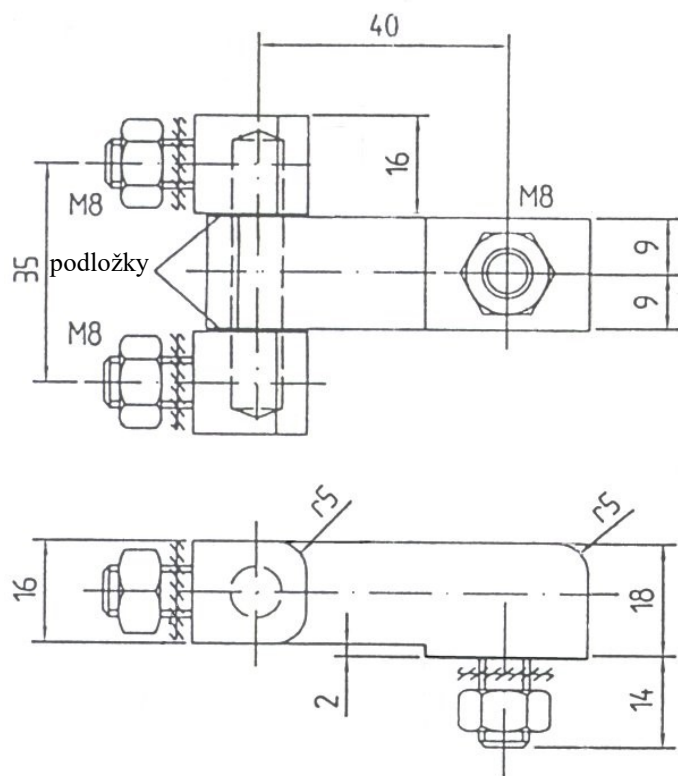

Cat.No. 03.308

**Material :** stainless steelOrder example of hinge RT39: **Hinge RT39 - 03.308**