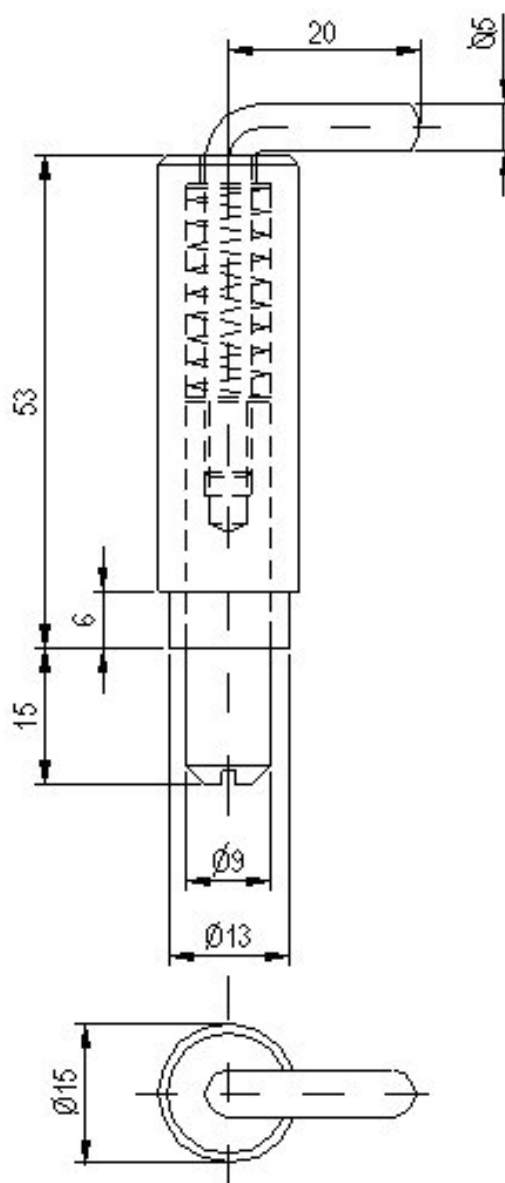

Cat.No. 03.300

Material : Pin - steel (zinc plated)
Housing - steel (without surface finish)

Order example :

Hinge RT34 - 03.300