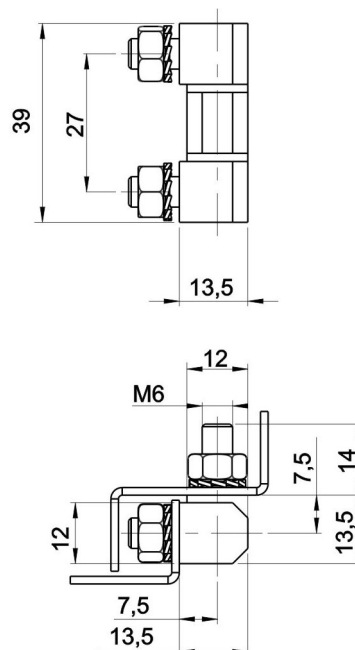

## Hinge StZH2

Cat.No. 03.471

Hinge StZH3-1  
Cat.No. 03.1002Hinge StZH3  
Cat.No. 03.1003**Material** : hinge - steel, pin - brass**Surface finish** : zinc plated or without surface finish - according to customer's request.Order example ( zinc plated version ) : **Hinge StZH2 - 03.471 / Zn**