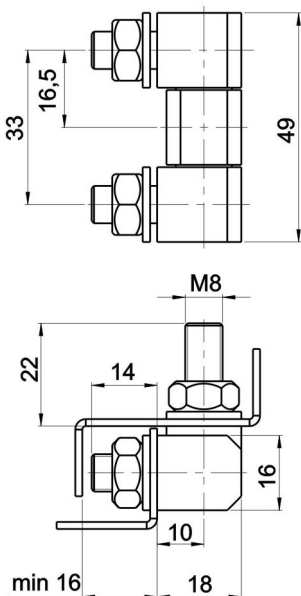

## Hinge StZH2

Cat.No. 03.471

Hinge StZH3-1  
Cat.No. 03.1002Hinge StZH3  
Cat.No. 03.1003**Material** : hinge - steel, pin - brass**Surface finish** : zinc plated or without surface finish - according to customer's request.Order example ( zinc plated version ) : **Hinge StZH2 - 03.471 / Zn**