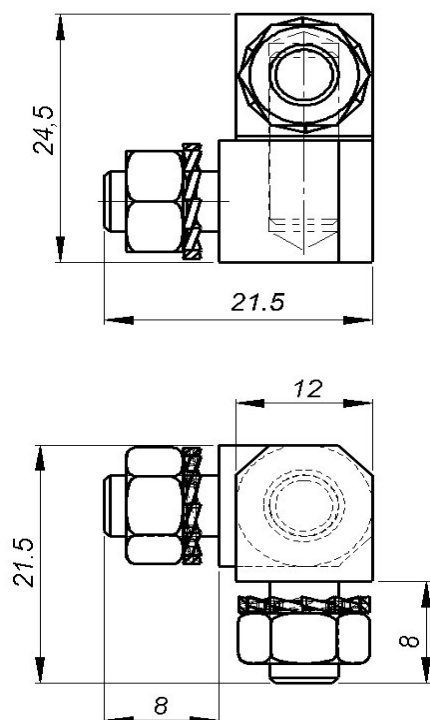

## Hinge StZH2

Cat.No. 03.471

Hinge StZH3-1  
Cat.No. 03.1002Hinge StZH3  
Cat.No. 03.1003**Material** : hinge - steel, pin - brass**Surface finish** : zinc plated or without surface finish - according to customer's request.Order example ( zinc plated version ) : **Hinge StZH2 - 03.471 / Zn**