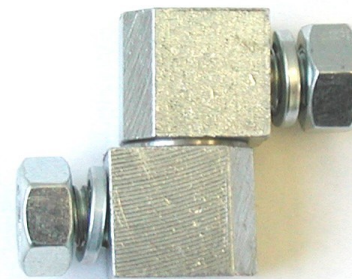

## Hinge StZH2

Cat.No. 03.471

Hinge StZH3-1  
Cat.No. 03.1002Hinge StZH3  
Cat.No. 03.1003**Material** : hinge - steel, pin - brass**Surface finish** : zinc plated or without surface finish - according to customer's request.Order example ( zinc plated version ) : **Hinge StZH2 - 03.471 / Zn**