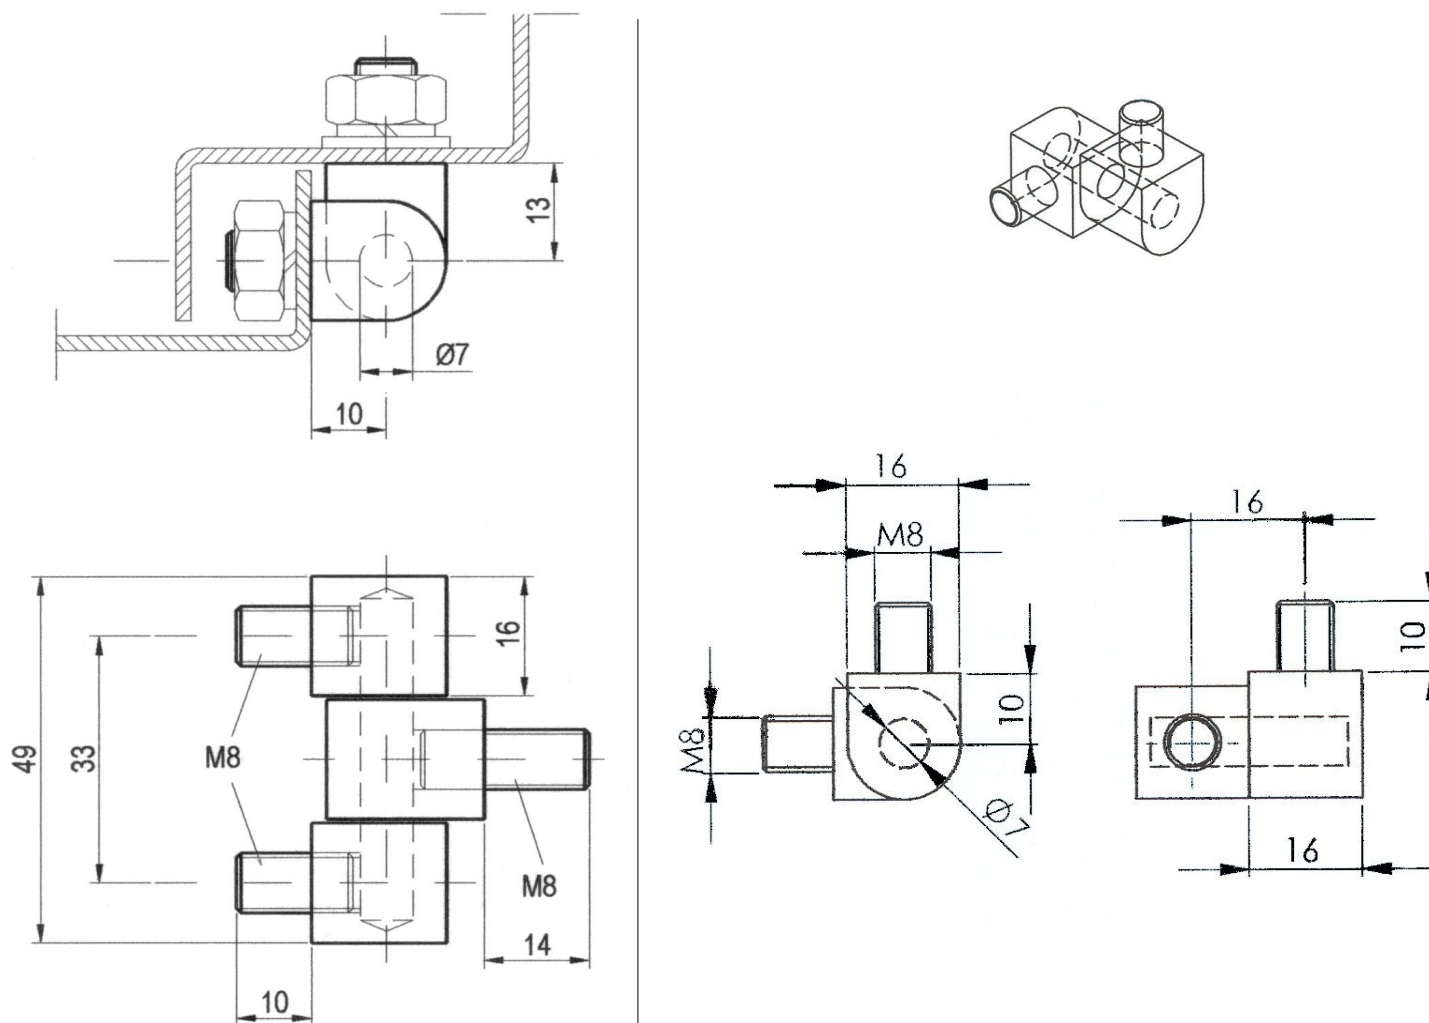

RT21 Cat.No. 03.185

RT21/2 Cat.No. 03.602

Material : Hinge - brass, zinc plated
Pin - brass
Screw - steel, zinc plated

Order example : **Hinge RT21 - 03.185**
Hinge RT21/2 - 03.602