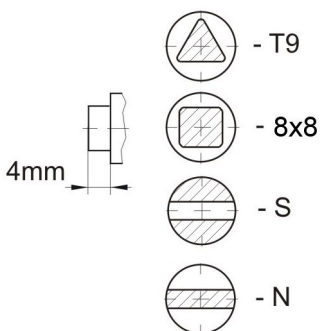

Cut out

Material :

Body - alloy ZnAl - chromium plating
Insert - brass - chromium plating
Cam - steel - Zinc plated

Shape of key

Shape of key	Cat. No.	
	Right	Left
T9	03.939	03.943
8x8	03.940	03.944
S	03.941	03.945
N	03.942	03.946

* it is possible to agree another dimension

Order example : Lock Z24 03.939