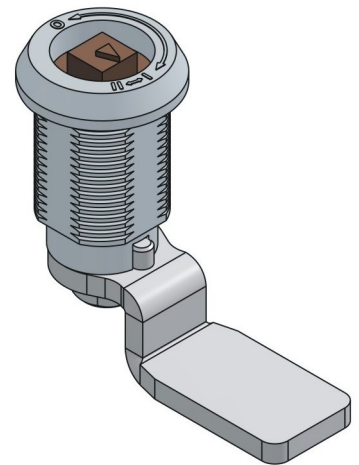

Cut out

Material :

Body - alloy ZnAl - chromium plating
Insert - brass - chromium plating
Cam - steel - Zinc plated

Shape of key

Shape of key	Cat. No.	
	Right	Left
T9	03.939	03.943
8x8	03.940	03.944
S	03.941	03.945
N	03.942	03.946

* it is possible to agree another dimension

Order example : Lock Z24 03.939