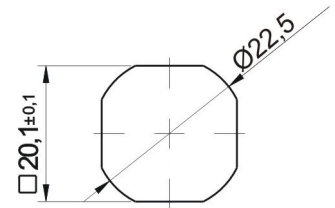

Cut out

Material :

Body - alloy ZnAl - chromium plating
Insert - brass - chromium plating
Cam - steel - Zinc plated

Shape of key

Shape of key	Cat. No.	
	Right	Left
T9	03.939	03.943
8x8	03.940	03.944
S	03.941	03.945
N	03.942	03.946

* it is possible to agree another dimension

Order example : Lock Z24 03.939