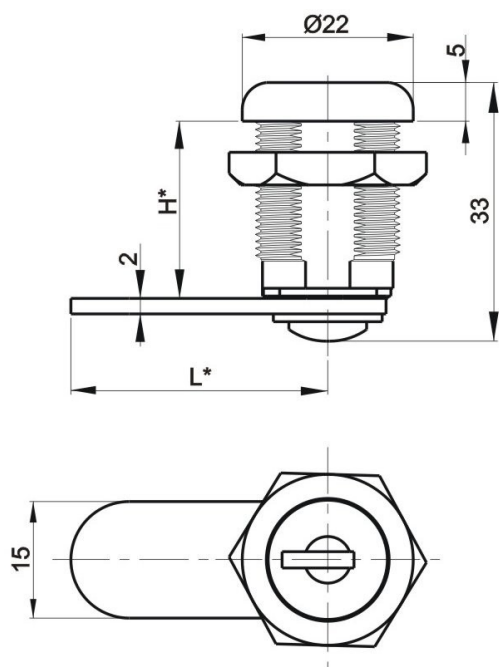

Cat.No. 03.938

Cut out

**Material :**

Body : alloy ZnAl, chrome plating

Cam : steel- zinc plated, stainless steel

Order example : **Lock Z22 03.938**