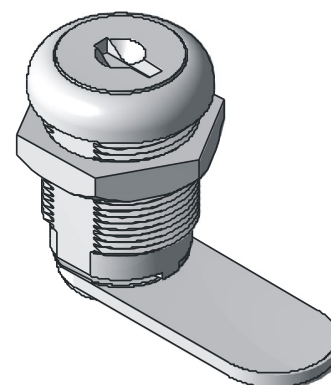

Cat.No. 03.938

Cut out

**Material :**

Body : alloy ZnAl, chrome plating

Cam : steel- zinc plated, stainless steel

Order example : **Lock Z22 03.938**