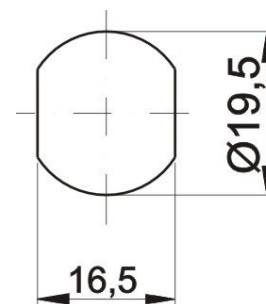

Cat.No. 03.938

Cut out

**Material :**

Body : alloy ZnAl, chrome plating

Cam : steel- zinc plated, stainless steel

Order example : **Lock Z22 03.938**