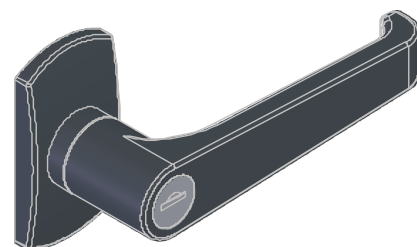

Wing - knob lock

Handle T

Handle L

Product	Material	Cat. No.		
		The same key	Different key	Without key
Butterfly lock	Cover PA	03.903	03.904	03.905
	Butterfly- alloy ZnAl			
Handle T	Cover PA	03.906	03.907	03.908
	Handle - alloy ZnAl			
Handle L	Cover PA	03.909	03.910	03.911
	Handle- alloy ZnAl			