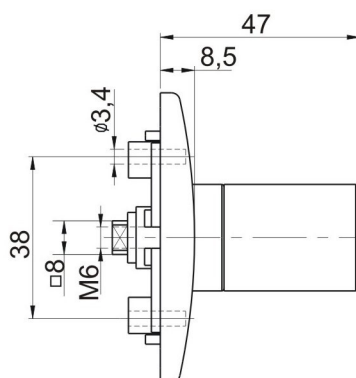

Wing - knob lock

Handle T

Handle L

Product	Material	Cat. No.		
		The same key	Different key	Without key
Butterfly lock	Cover PA	03.903	03.904	03.905
	Butterfly- alloy ZnAl			
Handle T	Cover PA	03.906	03.907	03.908
	Handle - alloy ZnAl			
Handle L	Cover PA	03.909	03.910	03.911
	Handle- alloy ZnAl			