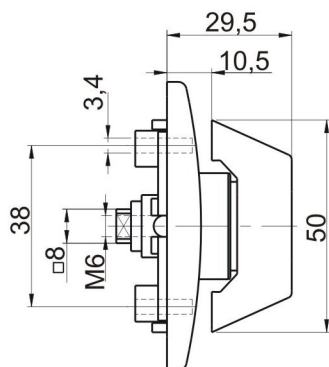

Wing - knob lock

Handle T

Handle L

Product	Material	Cat. No.		
		The same key	Different key	Without key
Butterfly lock	Cover PA	03.903	03.904	03.905
	Butterfly- alloy ZnAl			
Handle T	Cover PA	03.906	03.907	03.908
	Handle - alloy ZnAl			
Handle L	Cover PA	03.909	03.910	03.911
	Handle- alloy ZnAl			