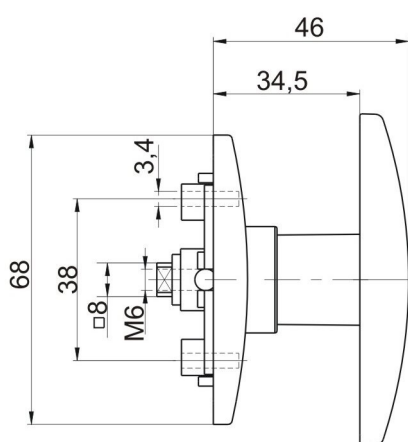

Wing - knob lock

Handle T

Handle L

Product	Material	Cat. No.		
		The same key	Different key	Without key
Butterfly lock	Cover PA	03.903	03.904	03.905
	Butterfly- alloy ZnAl			
Handle T	Cover PA	03.906	03.907	03.908
	Handle - alloy ZnAl			
Handle L	Cover PA	03.909	03.910	03.911
	Handle- alloy ZnAl			