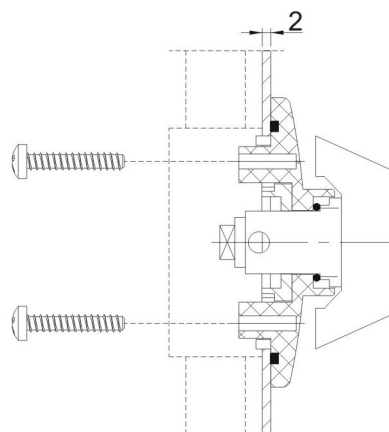

Wing - knob lock

Handle T

Handle L

Product	Material	Cat. No.		
		The same key	Different key	Without key
Butterfly lock	Cover PA	03.903	03.904	03.905
	Butterfly- alloy ZnAl			
Handle T	Cover PA	03.906	03.907	03.908
	Handle - alloy ZnAl			
Handle L	Cover PA	03.909	03.910	03.911
	Handle- alloy ZnAl			