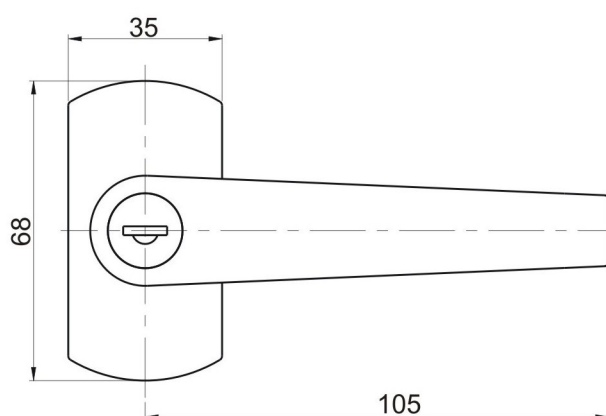

Wing - knob lock

Handle T

Handle L

Product	Material	Cat. No.		
		The same key	Different key	Without key
Butterfly lock	Cover PA	03.903	03.904	03.905
	Butterfly- alloy ZnAl			
Handle T	Cover PA	03.906	03.907	03.908
	Handle - alloy ZnAl			
Handle L	Cover PA	03.909	03.910	03.911
	Handle- alloy ZnAl			