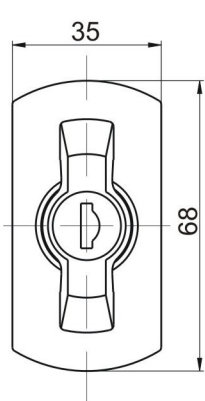

Wing - knob lock

Handle T

Handle L

Product	Material	Cat. No.		
		The same key	Different key	Without key
Butterfly lock	Cover PA	03.903	03.904	03.905
	Butterfly- alloy ZnAl			
Handle T	Cover PA	03.906	03.907	03.908
	Handle - alloy ZnAl			
Handle L	Cover PA	03.909	03.910	03.911
	Handle- alloy ZnAl			