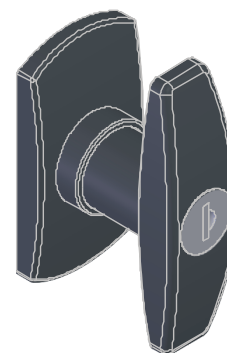

Wing - knob lock

Handle T

Handle L

Product	Material	Cat. No.		
		The same key	Different key	Without key
Butterfly lock	Cover PA	03.903	03.904	03.905
	Butterfly- alloy ZnAl			
Handle T	Cover PA	03.906	03.907	03.908
	Handle - alloy ZnAl			
Handle L	Cover PA	03.909	03.910	03.911
	Handle- alloy ZnAl			