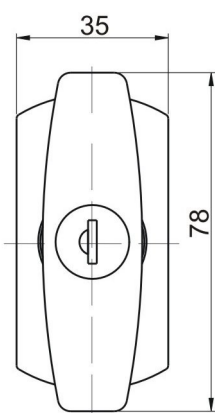

Wing - knob lock

Handle T

Handle L

Product	Material	Cat. No.		
		The same key	Different key	Without key
Butterfly lock	Cover PA	03.903	03.904	03.905
	Butterfly- alloy ZnAl			
Handle T	Cover PA	03.906	03.907	03.908
	Handle - alloy ZnAl			
Handle L	Cover PA	03.909	03.910	03.911
	Handle- alloy ZnAl			