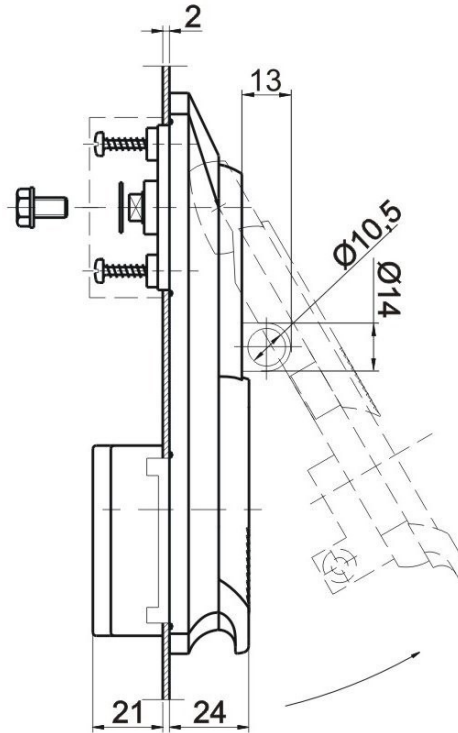

Lock SRU17
Lock SRU17-1

Lock SRU17-1
Cat.No. 03.069

Lock SRU17
Cat.No. 03.075

Cut out

| Type | Cat.No. |
|-----------|---------|
| SRU17 | 03.075 |
| SRU17/U | 03.079 |
| SRU17-1 | 03.069 |
| SRU17-1/U | 03.066 |

Lock SRU17/U
Lock SRU17-1/U

Material : PA, RAL 7035/gray, 9005/black

Order example of lock - black colour : **Lock 03.075/9005**