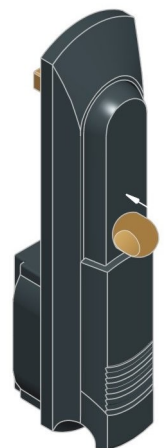

Lock SRU17
Lock SRU17-1

Lock SRU17-1
Cat.No. 03.069

Lock SRU17
Cat.No. 03.075

Cut out

| Type | Cat.No. |
|-----------|---------|
| SRU17 | 03.075 |
| SRU17/U | 03.079 |
| SRU17-1 | 03.069 |
| SRU17-1/U | 03.066 |

Lock SRU17/U
Lock SRU17-1/U

Material : PA, RAL 7035/gray, 9005/black

Order example of lock - black colour : **Lock 03.075/9005**