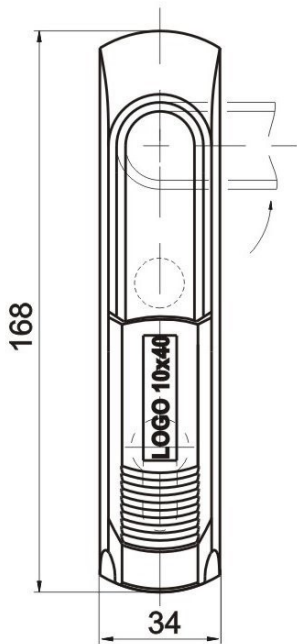

Lock SRU17
Lock SRU17-1

Lock SRU17-1
Cat.No. 03.069

Lock SRU17
Cat.No. 03.075

Cut out

| Type | Cat.No. |
|-----------|---------|
| SRU17 | 03.075 |
| SRU17/U | 03.079 |
| SRU17-1 | 03.069 |
| SRU17-1/U | 03.066 |

Lock SRU17/U
Lock SRU17-1/U

Material : PA, RAL 7035/gray, 9005/black

Order example of lock - black colour : **Lock 03.075/9005**