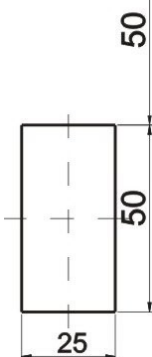

Lock SRU17
Lock SRU17-1

Lock SRU17-1
Cat.No. 03.069

Lock SRU17
Cat.No. 03.075

Cut out

| Type | Cat.No. |
|-----------|---------|
| SRU17 | 03.075 |
| SRU17/U | 03.079 |
| SRU17-1 | 03.069 |
| SRU17-1/U | 03.066 |

Lock SRU17/U
Lock SRU17-1/U

Material : PA, RAL 7035/gray, 9005/black

Order example of lock - black colour : **Lock 03.075/9005**