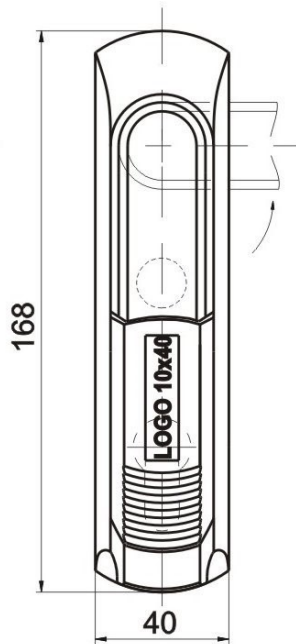

Lock SRU17
Lock SRU17-1

Lock SRU17-1
Cat.No. 03.069

Lock SRU17
Cat.No. 03.075

Cut out

| Type | Cat.No. |
|-----------|---------|
| SRU17 | 03.075 |
| SRU17/U | 03.079 |
| SRU17-1 | 03.069 |
| SRU17-1/U | 03.066 |

Lock SRU17/U
Lock SRU17-1/U

Material : PA, RAL 7035/gray, 9005/black

Order example of lock - black colour : **Lock 03.075/9005**