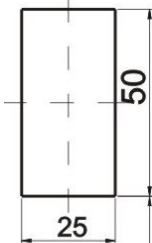

Lock SRU17
Lock SRU17-1

Lock SRU17-1
Cat.No. 03.069

Lock SRU17
Cat.No. 03.075

Cut out

| Type | Cat.No. |
|-----------|---------|
| SRU17 | 03.075 |
| SRU17/U | 03.079 |
| SRU17-1 | 03.069 |
| SRU17-1/U | 03.066 |

Lock SRU17/U
Lock SRU17-1/U

Material : PA, RAL 7035/gray, 9005/black

Order example of lock - black colour : **Lock 03.075/9005**