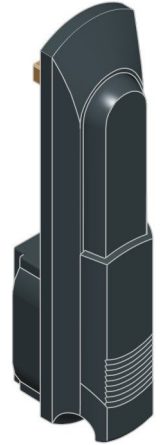

Lock SRU17
Lock SRU17-1

Lock SRU17-1
Cat.No. 03.069

Lock SRU17
Cat.No. 03.075

Cut out

| Type | Cat.No. |
|-----------|---------|
| SRU17 | 03.075 |
| SRU17/U | 03.079 |
| SRU17-1 | 03.069 |
| SRU17-1/U | 03.066 |

Lock SRU17/U
Lock SRU17-1/U

Material : PA, RAL 7035/gray, 9005/black

Order example of lock - black colour : **Lock 03.075/9005**