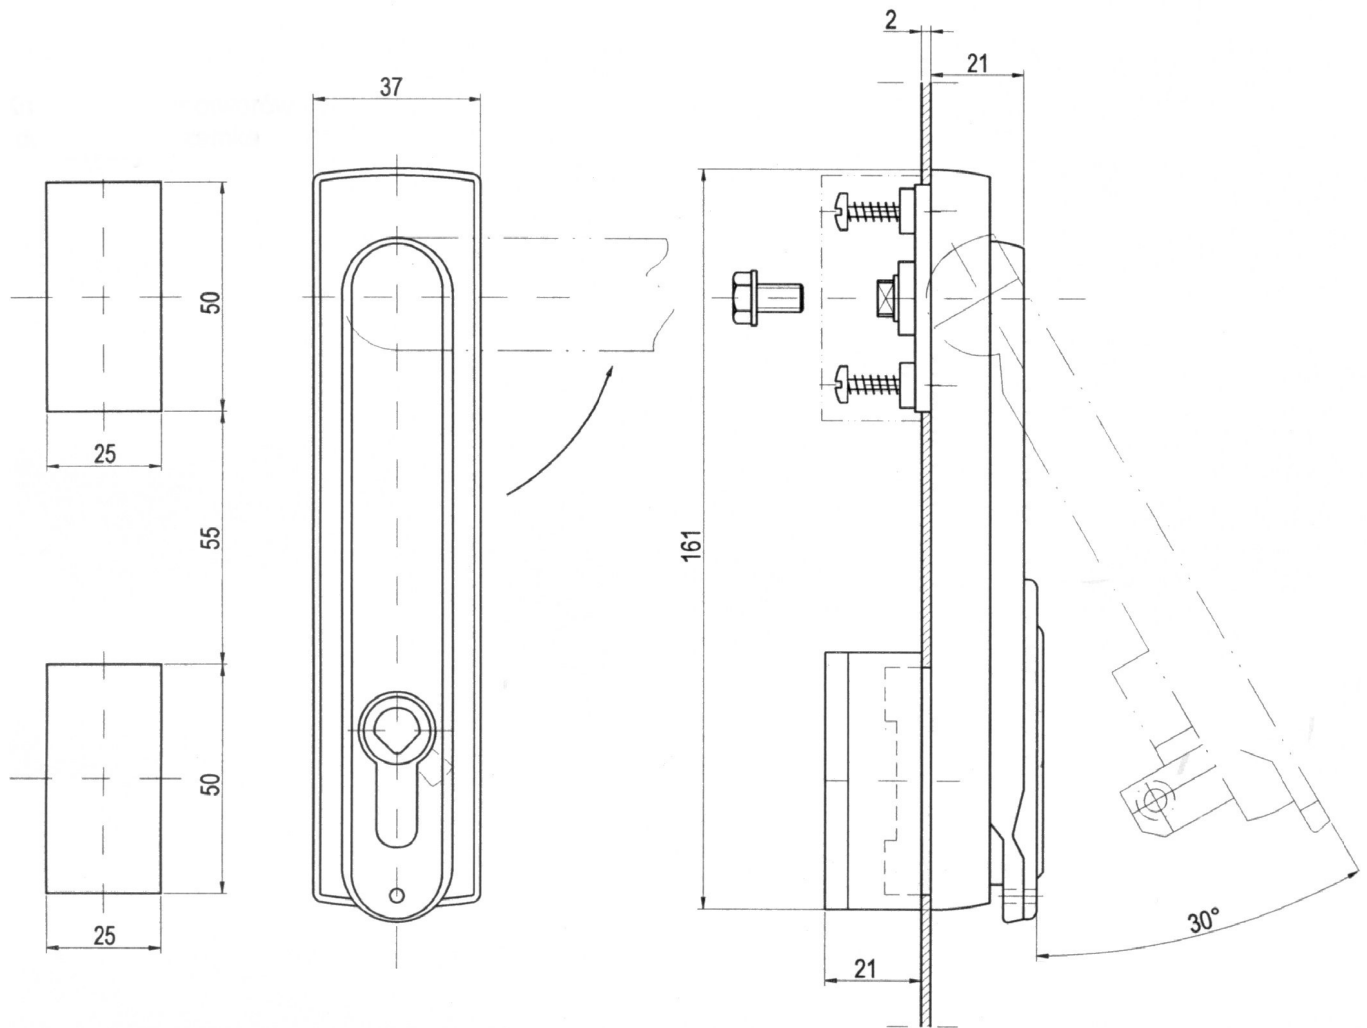

Cat.No. 03.072

Material : PA, RAL 7035/gray, 9005/black

Order example of lock - black colour

Lock 03.072/9005