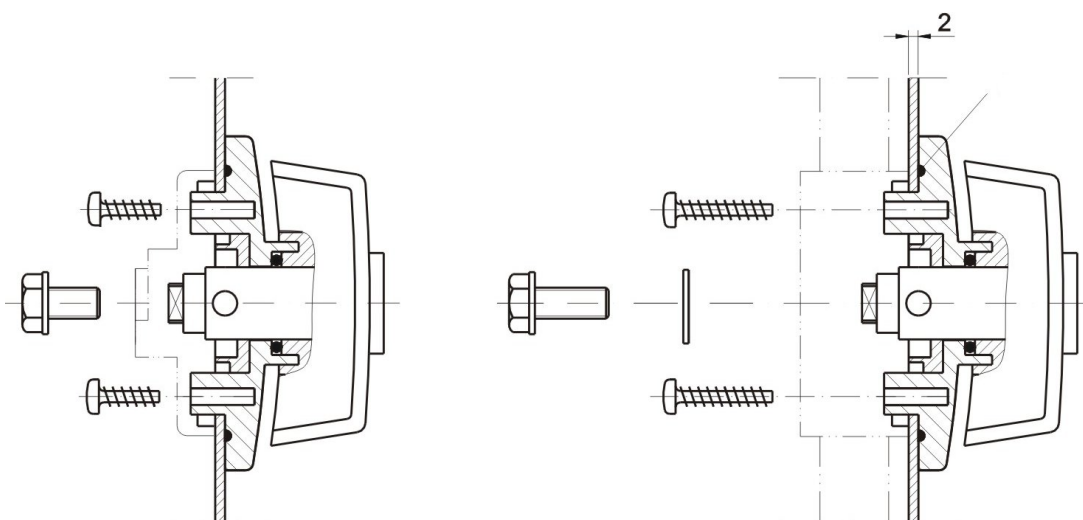

RW200/N Cat.No. 03.074

RW200/M Cat.No. 03.077

RW200/0/N Cat.No. 03.488

RW200/0/M Cat.No. 03.489

Finish RW200/0/N a RW200/0/M are without insert. The hole for insert is je blinded by plastic cover in colour of lock.

Material :

Lock : PA, colour RAL 9005

Order example : **Lock RW200/N 03.074**