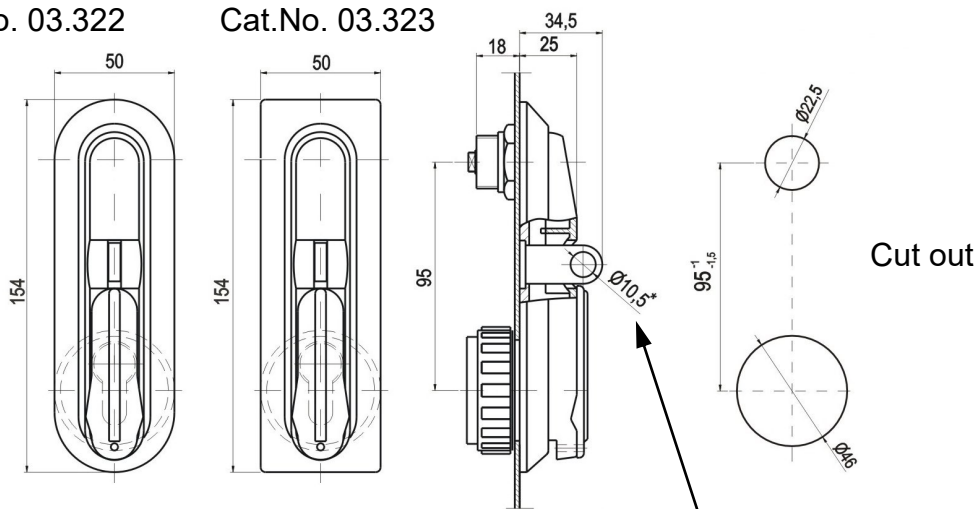

Cat.No. 03.324

Cat.No. 03.325