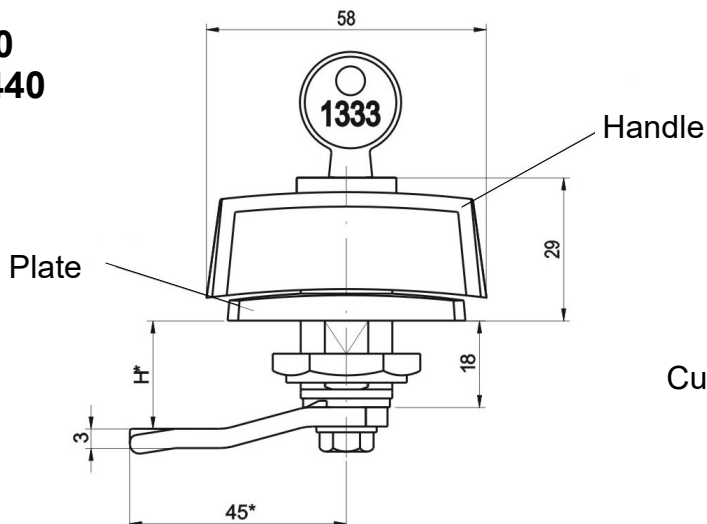

Lock RW 300
Cat.No. 03.440

Lock RW 300 /0
Cat.No. 03.441
(variant without lock
and key, the hole is blind-
ed by plastic cover)

Cut out

Material:

Handle and plate - PA6, RAL 9005/black,
7035/gray

Cam - steel, zinc plated

H = 18, 21, 24, 29

Order example of lock s H=18, colour RAL 9005: Lock RW 300 - 03.440/18/9005

Locking washer
Cat.No. 03.443

Locking washer prevents lock aga-
inst rotation.

Order example : Locking washer - 03.443