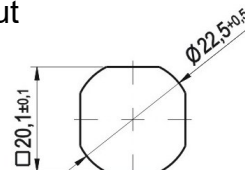

Lock RW 300
Cat.No. 03.440

Lock RW 300 /0
Cat.No. 03.441
(variant without lock
and key, the hole is blind-
ed by plastic cover)

Cut out

Material:

Handle and plate - PA6, RAL 9005/black,
7035/gray

Cam - steel, zinc plated

H = 18, 21, 24, 29

Order example of lock s H=18, colour RAL 9005: Lock RW 300 - 03.440/18/9005

Locking washer
Cat.No. 03.443

Locking washer prevents lock aga-
inst rotation.

Order example : Locking washer - 03.443