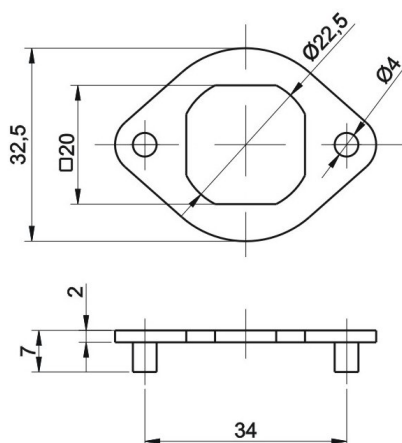

Lock RW 300
Cat.No. 03.440

Lock RW 300 /0
Cat.No. 03.441
(variant without lock
and key, the hole is blind-
ed by plastic cover)

Cut out

Material:

Handle and plate - PA6, RAL 9005/black,
7035/gray

Cam - steel, zinc plated

H = 18, 21, 24, 29

Order example of lock s H=18, colour RAL 9005: Lock RW 300 - 03.440/18/9005

Locking washer
Cat.No. 03.443

Locking washer prevents lock aga-
inst rotation.

Order example : Locking washer - 03.443