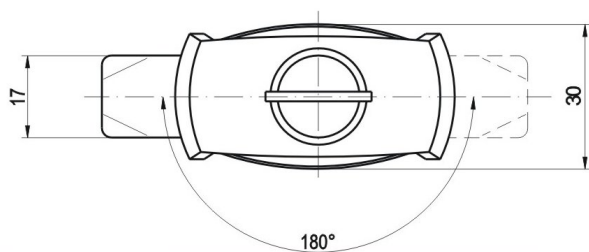

Lock RW 300
Cat.No. 03.440

Lock RW 300 /0
Cat.No. 03.441
(variant without lock
and key, the hole is blind-
ed by plastic cover)

Cut out

Material:

Handle and plate - PA6, RAL 9005/black,
7035/gray

Cam - steel, zinc plated

H = 18, 21, 24, 29

Order example of lock s H=18, colour RAL 9005: Lock RW 300 - 03.440/18/9005

Locking washer
Cat.No. 03.443

Locking washer prevents lock aga-
inst rotation.

Order example : Locking washer - 03.443