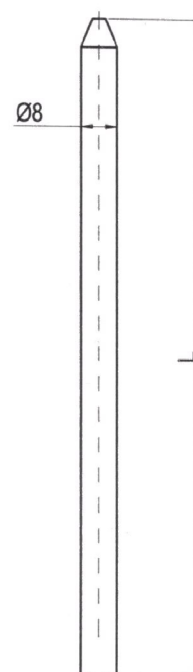

Material:  
Rod - Steel, zinc plated  
Roller - PA

Cat. No. 03.024 - L ( mm )

Material:  
Rod - Steel, zinc plated

Cat. No. 03.025 - L ( mm )

Material:  
Rod - Steel, zinc plated

Cat. No. 03.026 - L ( mm )

Material:  
Rod - Steel, zinc plated  
Roller - PA

Cat. No. 03.027 - L ( mm )

Rod holder - brass

Cat. No. 03.028

Order example : **Rod holder 03.028**

Order example of rod length 1000 mm: **Rod 03.024 - 1000**