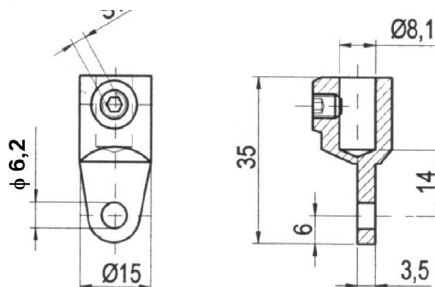

Material:  
Rod - Steel, zinc plated  
Roller - PA

Cat. No. 03.024 - L ( mm )

Material:  
Rod - Steel, zinc plated

Cat. No. 03.025 - L ( mm )

Material:  
Rod - Steel, zinc plated

Cat. No. 03.026 - L ( mm )

Material:  
Rod - Steel, zinc plated  
Roller - PA

Cat. No. 03.027 - L ( mm )

Rod holder - brass

Cat. No. 03.028

Order example : **Rod holder 03.028**

Order example of rod length 1000 mm: **Rod 03.024 - 1000**