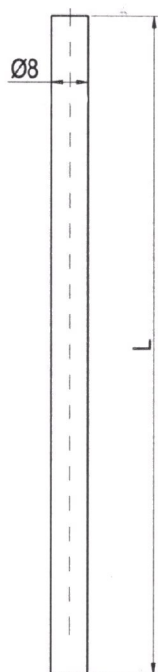

Material:  
Rod - Steel, zinc plated  
Roller - PA

Cat. No. 03.024 - L ( mm )

Material:  
Rod - Steel, zinc plated

Cat. No. 03.025 - L ( mm )

Material:  
Rod - Steel, zinc plated

Cat. No. 03.026 - L ( mm )

Material:  
Rod - Steel, zinc plated  
Roller - PA

Cat. No. 03.027 - L ( mm )

Rod holder - brass

Cat. No. 03.028

Order example : **Rod holder 03.028**

Order example of rod length 1000 mm: **Rod 03.024 - 1000**