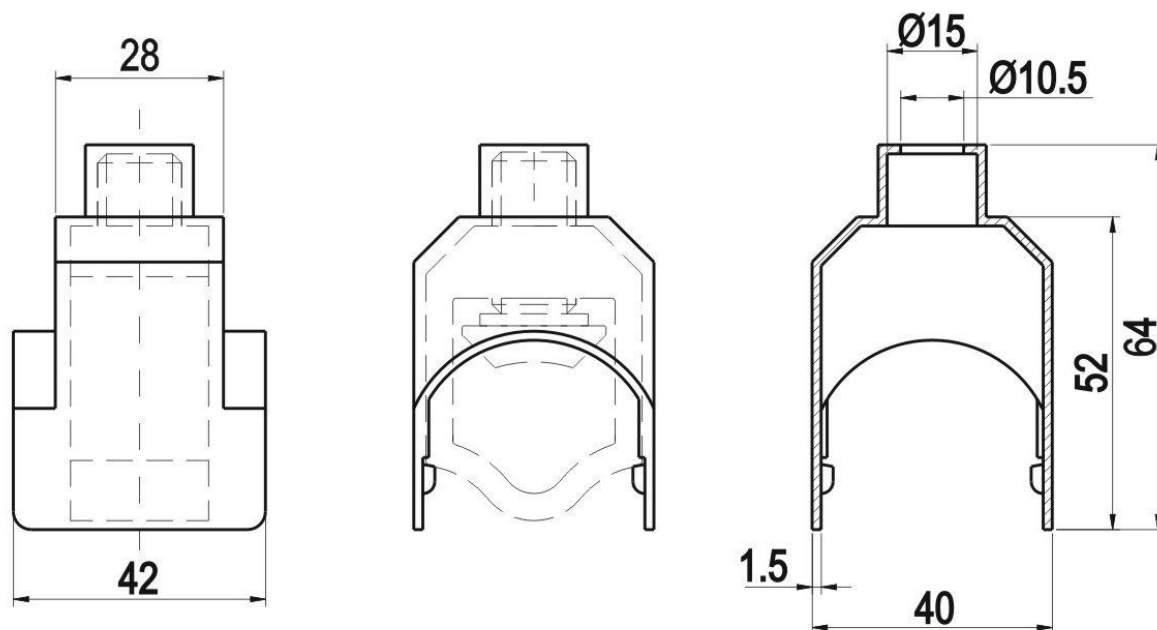

Cat.No. 03.487

Colour: blue, yellow, red, green, black

Material: polyamid PA6