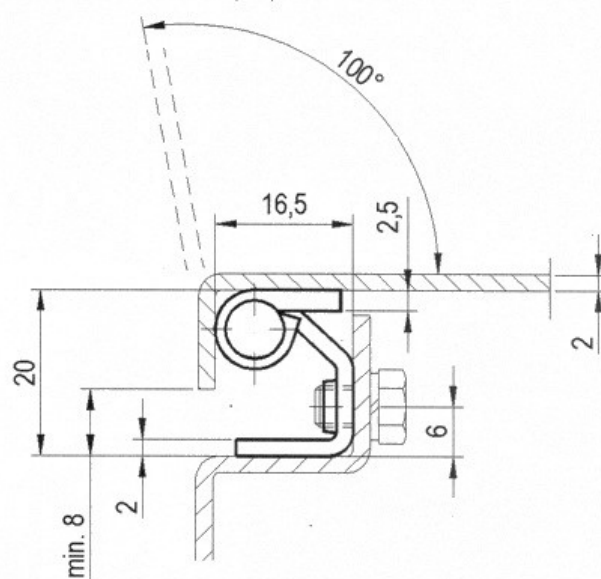

RT9/M5

Cat.No. 03.173

RT9

Cat.No. 03.168

Material : Steel - a - zinc plated
b - without surface finish

Order example : **Hinge RT9 - 03.168**