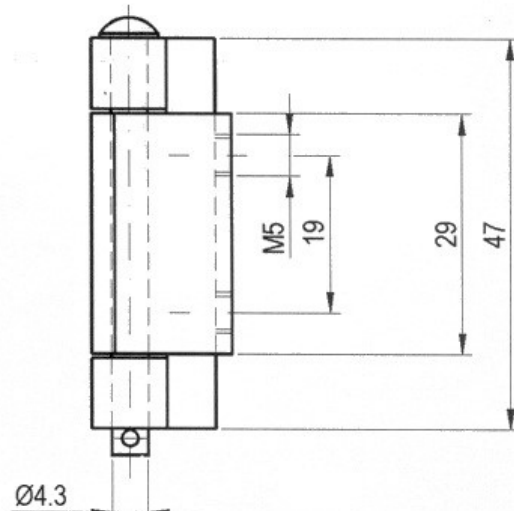

RT9/M5

Cat.No. 03.173

RT9

Cat.No. 03.168

Material : Steel - a - zinc plated
b - without surface finish

Order example : **Hinge RT9 - 03.168**