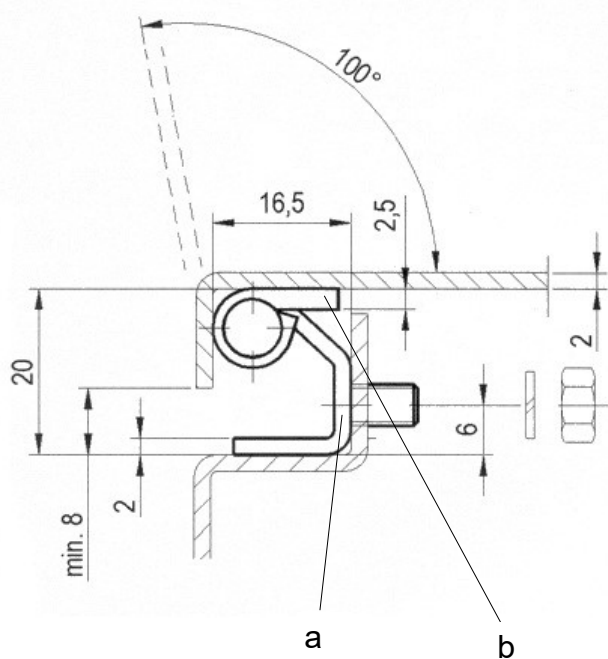

RT9/M5

Cat.No. 03.173

RT9

Cat.No. 03.168

Material : Steel - a - zinc plated
b - without surface finish

Order example : **Hinge RT9 - 03.168**