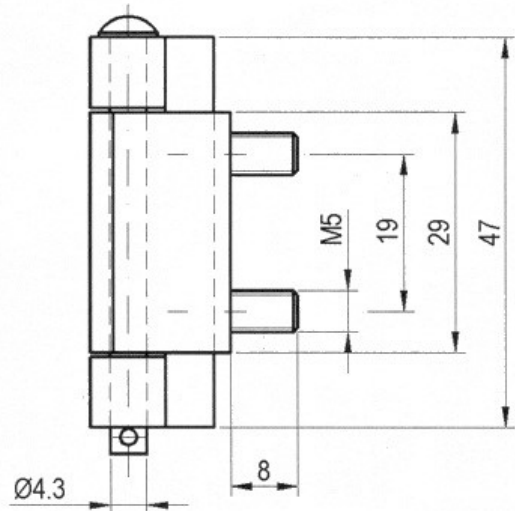

RT9/M5

Cat.No. 03.173

RT9

Cat.No. 03.168

Material : Steel - a - zinc plated
b - without surface finish

Order example : **Hinge RT9 - 03.168**