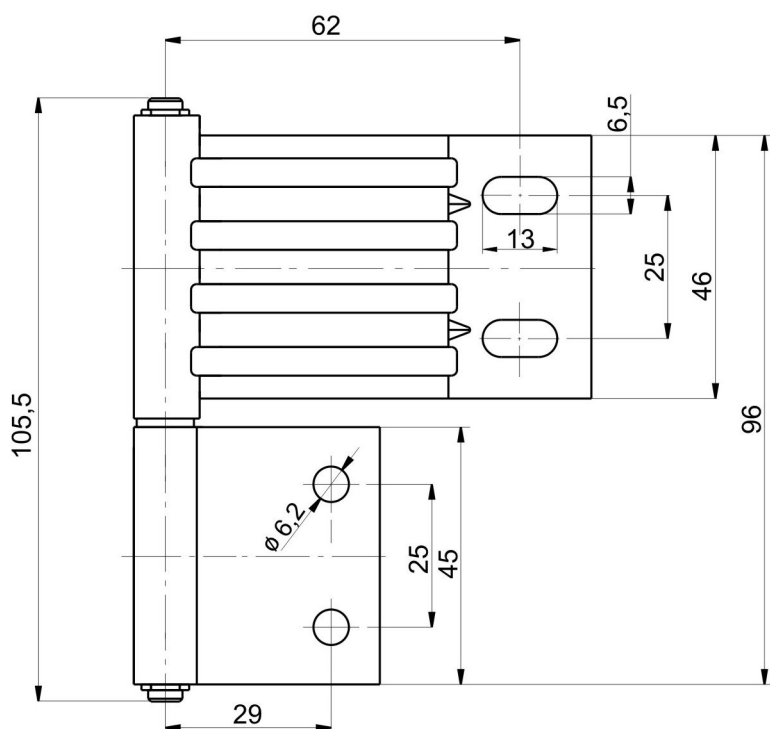

Hinge RT 80.1

Cat.No. 03.1009

Hinge RT 80.2

Cat.No. 03.1010

**Material :** RT 80.1 - steel, zinc plated  
RT 80.2 - stainless steel

Order example : **Hinge RT 80.1 - 03.1009**