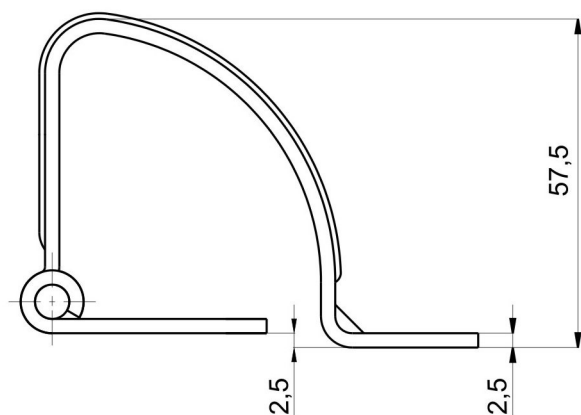

Hinge RT 80.1

Cat.No. 03.1009

Hinge RT 80.2

Cat.No. 03.1010

**Material :** RT 80.1 - steel, zinc plated  
RT 80.2 - stainless steel

Order example : **Hinge RT 80.1 - 03.1009**