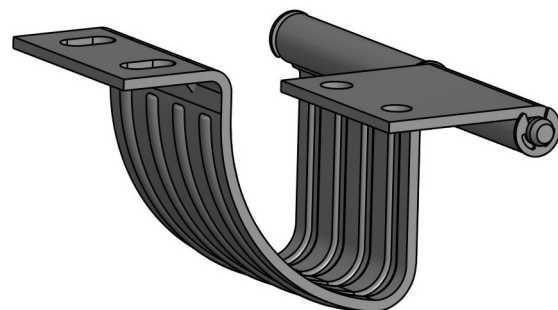

Hinge RT 80.1

Cat.No. 03.1009

Hinge RT 80.2

Cat.No. 03.1010

**Material :** RT 80.1 - steel, zinc plated  
RT 80.2 - stainless steel

Order example : **Hinge RT 80.1 - 03.1009**