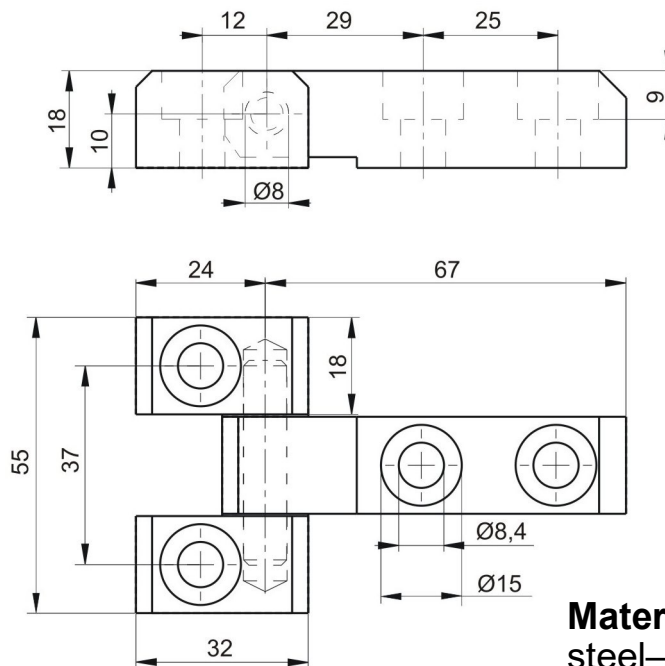

RT 70

Cat.No. 03.913

Material :
steel– zinc plated , stainless steel

Order example :
Hinge RT70 03.913

RT71

Cat.No. 03.914

Material :
steel , zinc plated

Order example :
Hinge RT71 03.914