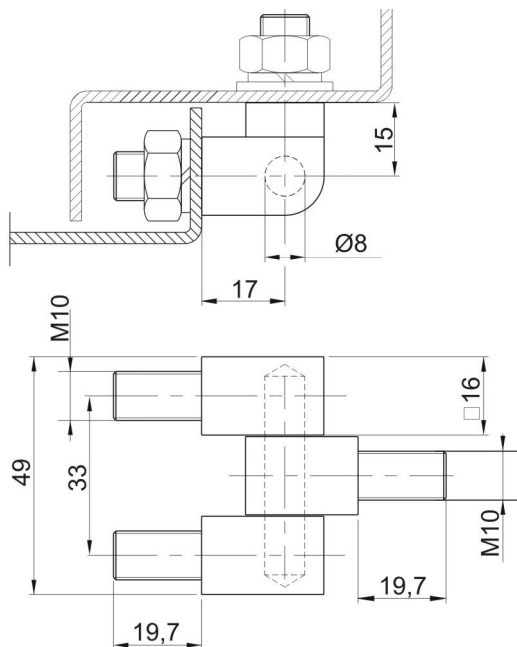

RT 70

Cat.No. 03.913

Material :
steel– zinc plated , stainless steel

Order example :
Hinge RT70 03.913

RT71

Cat.No. 03.914

Material :
steel , zinc plated

Order example :
Hinge RT71 03.914