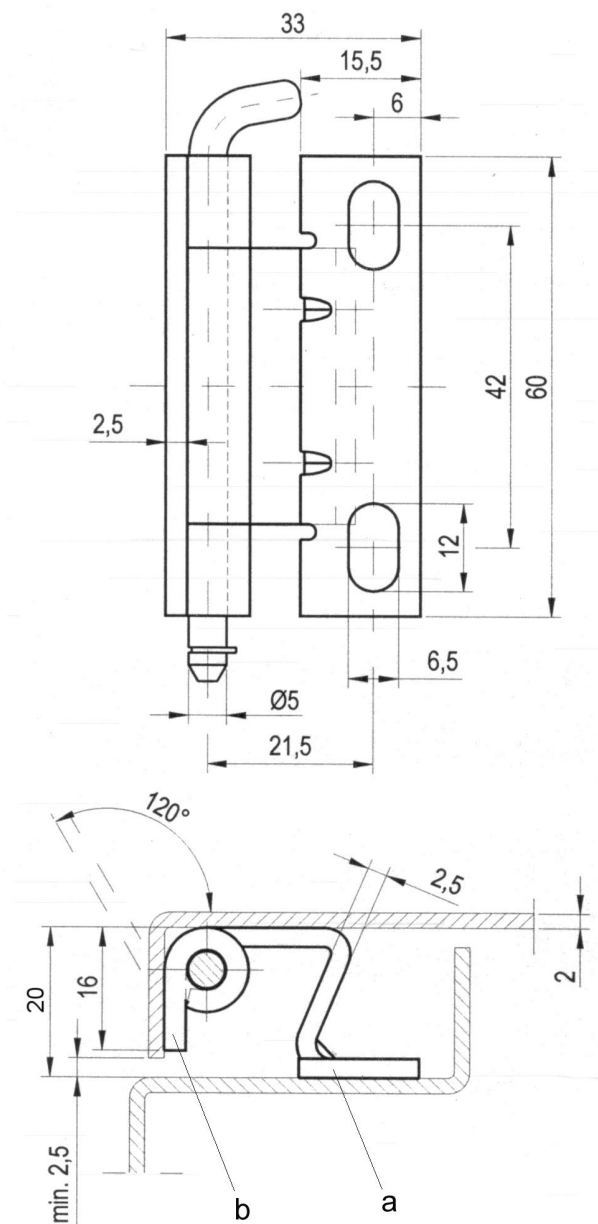

Cat.No. 03.166

Material : steel - a - zinc plated
b - without surface finish

Order example : **Hinge RT7 - 03.166**