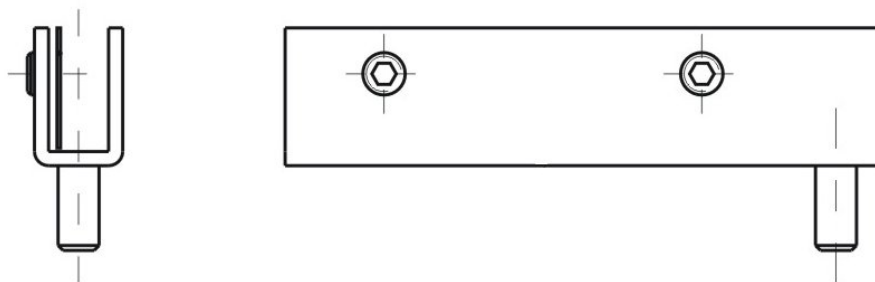

## Hinge RT38P ( right )

Cat.No. 03.306

## Hinge RT38L ( left )

Cat.No. 03.307

**Material :** Steel , powder coating ( RAL **7035**/gray; **7012**/dark gray; **9005** /black)  
Washer - brass sheet

Order example of hinge RT38P, black version: **Hinge RT38P- 03.306/9005**