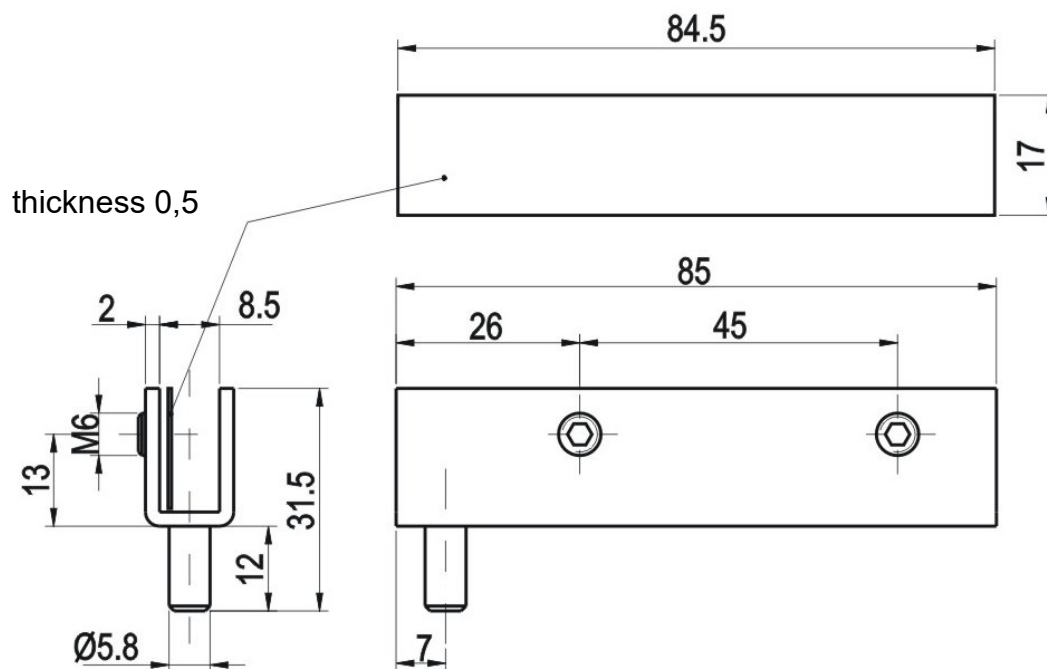

## Hinge RT38P ( right )

Cat.No. 03.306

## Hinge RT38L ( left )

Cat.No. 03.307

**Material :** Steel , powder coating ( RAL **7035**/gray; **7012**/dark gray; **9005** /black)  
Washer - brass sheet

Order example of hinge RT38P, black version: **Hinge RT38P- 03.306/9005**