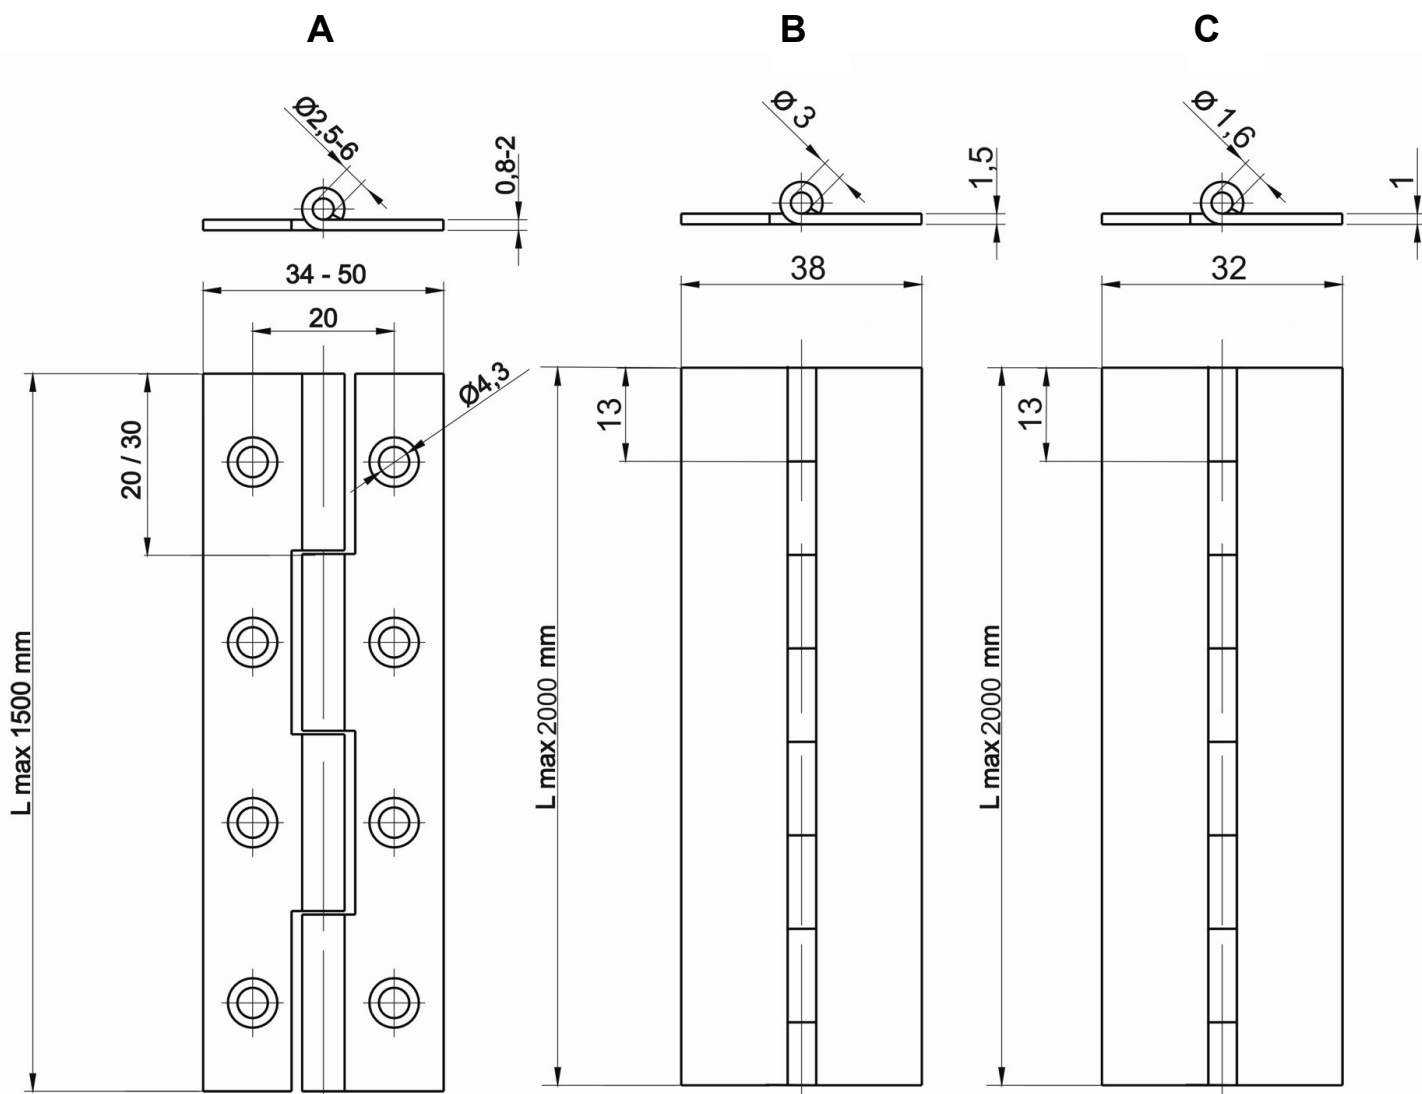

Cat.No. 03.199

Material : steel (zinc plated), stainless steel

Order example of hinge - version A, length L 100 mm :

Hinge RT33 - 03.199/100 /version A