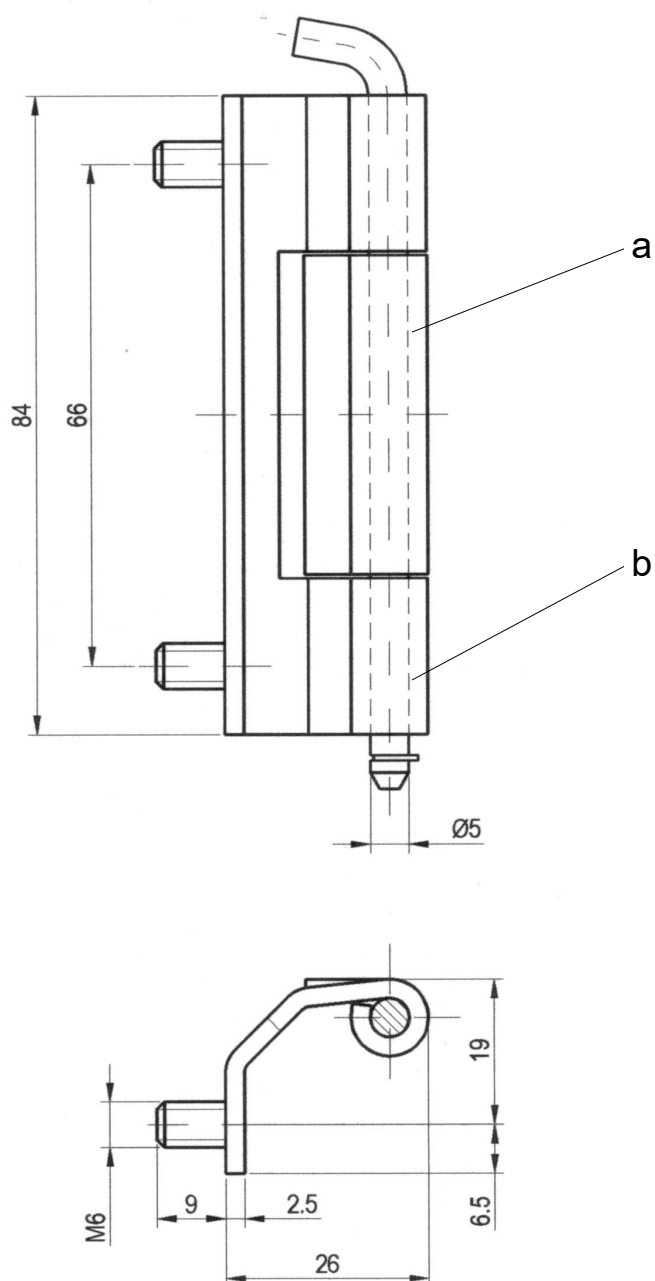

Cat.No. 03.187

Material : Steel a - without surface finish
 b - zinc plated

Order example : **Hinge RT23 - 03.187**