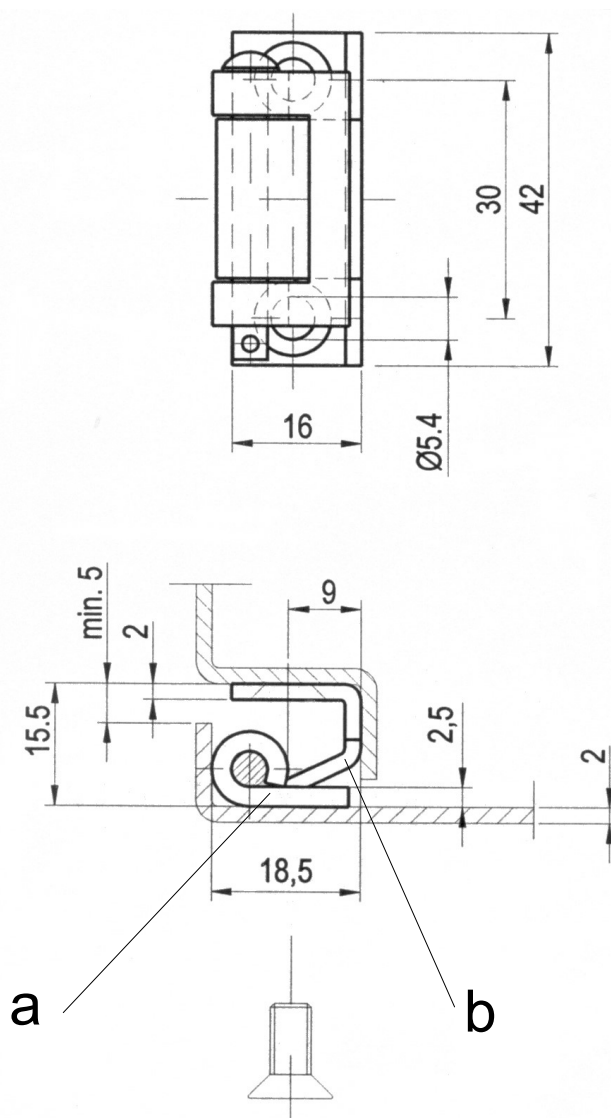

Cat.No. 03.184

Material : Steel , a - without surface finish
b - zinc plated
c - stainless steel

Order example : **Hinge RT20 - 03.184**