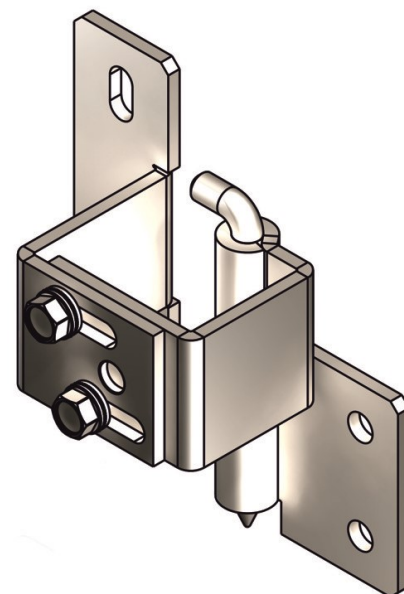

Cat.No. 03.1121

**Material :** steel , surface finish - zinc plated.

Order example hinge RT92: **Hinge RT92 - 03.1121**