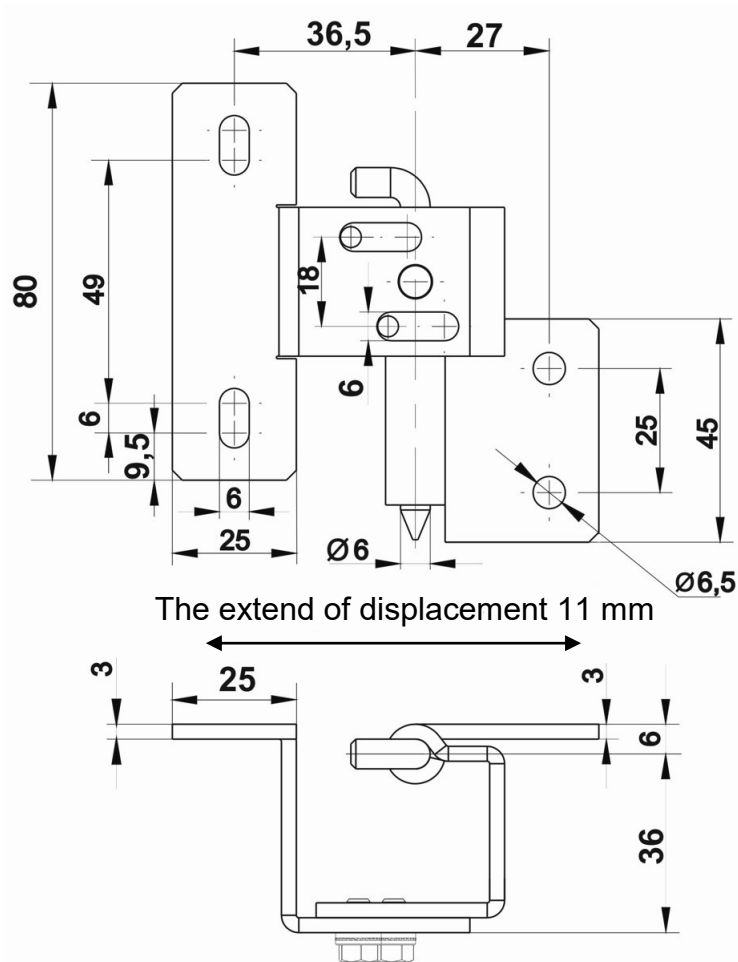

Cat.No. 03.1121

**Material :** steel , surface finish - zinc plated.

Order example hinge RT92: **Hinge RT92 - 03.1121**