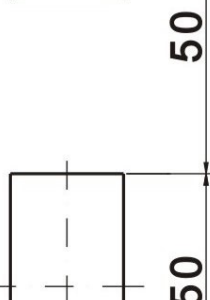

SRU25/45  
Cat.No. 03.083

SRU25/47  
Cat.No. 03.084

Profile cylinder 45

Cut out

Order example : Lock SRU/ 03.083