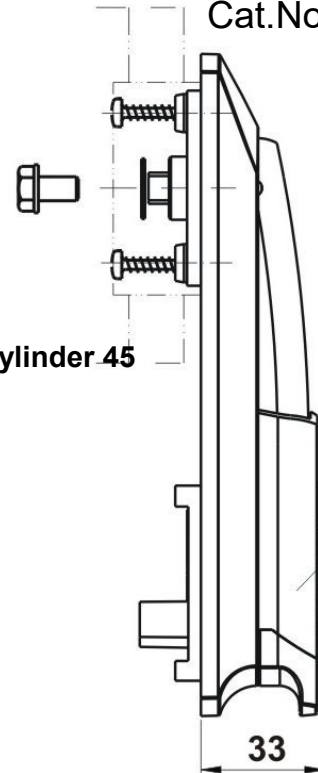

SRU25/45  
Cat.No. 03.083

SRU25/47  
Cat.No. 03.084

Profile cylinder 45

Cut out

Order example : Lock SRU/ 03.083