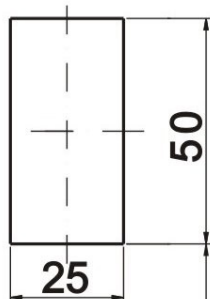

SRU25/45  
Cat.No. 03.083

SRU25/47  
Cat.No. 03.084

Profile cylinder 45

Cut out

Order example : Lock SRU/ 03.083