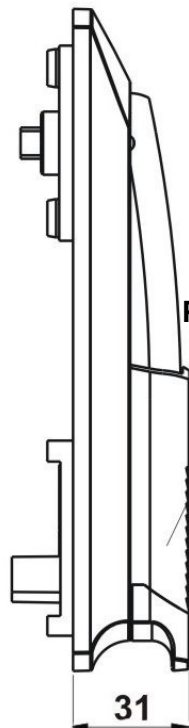

SRU25/45  
Cat.No. 03.083

SRU25/47  
Cat.No. 03.084

Profile cylinder 45

Cut out

Order example : Lock SRU/ 03.083