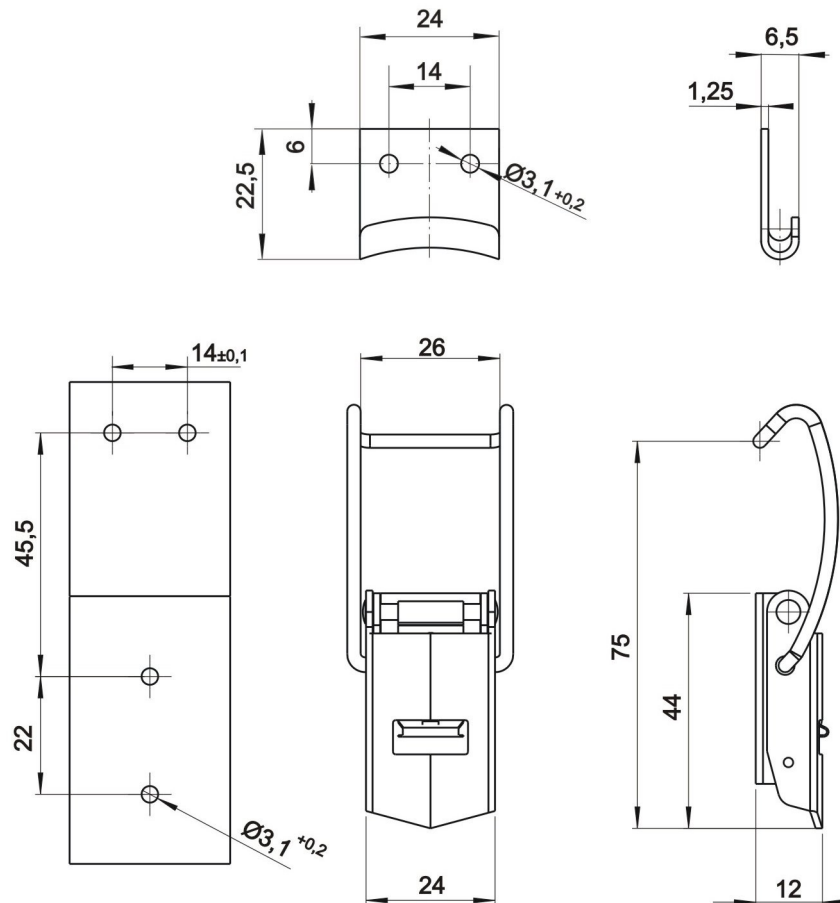

Grip for ST202

Cat.No. 03.929

Buckle ST202 Cat.No. 03.928

Material : steel- zinc plated, stainless steelOder example : **buckle 03.928/stainless**