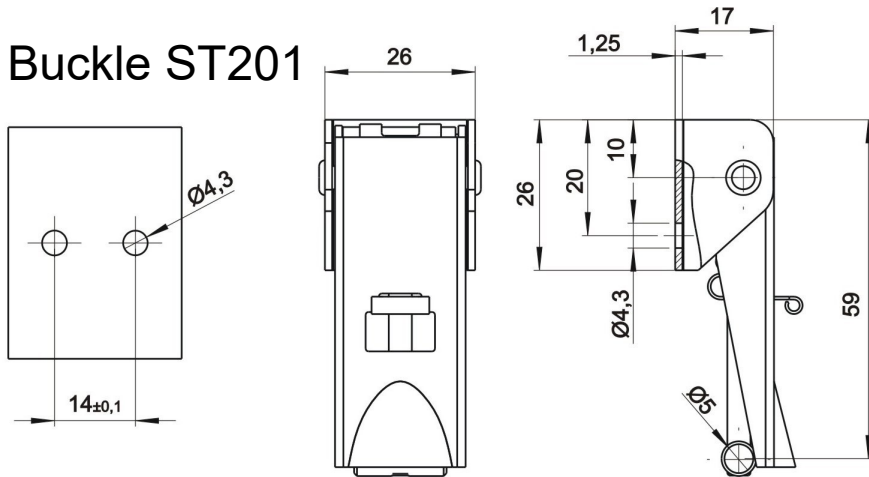

Buckle ST201

Cat.No. 03.924

Grip for ST201

Cat.No. 03.925

Material : steel– zinc plated,
stainless steel

Order example (zinc plated) : **buckle 03.924/Zn**

Buckle ST204

Kat.č. 03.926

Grip for ST204

Cat.No. 03.927

Material : steel– zinc plated, stainless steel

Order example: **buckle 03.926/stainless**