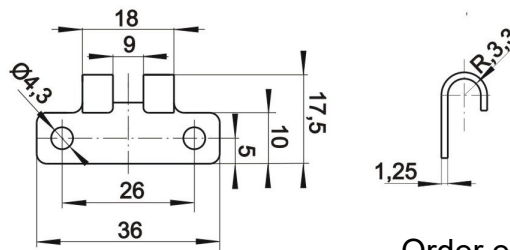

Buckle ST201

Cat.No. 03.924

Grip for ST201

Cat.No. 03.925

Material : steel– zinc plated,
stainless steel

Order example (zinc plated) : **buckle 03.924/Zn**

Buckle ST204

Kat.č. 03.926

Grip for ST204

Cat.No. 03.927

Material : steel– zinc plated, stainless steel

Order example: **buckle 03.926/stainless**