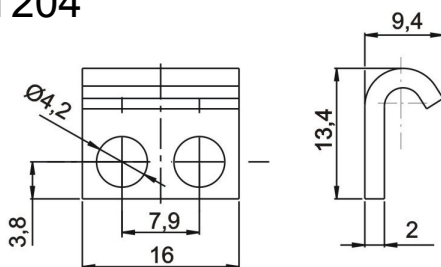

Buckle ST201

Cat.No. 03.924

Grip for ST201

Cat.No. 03.925

Material : steel– zinc plated,
stainless steel

Order example (zinc plated) : **buckle 03.924/Zn**

Buckle ST204

Kat.č. 03.926

Grip for ST204

Cat.No. 03.927

Material : steel– zinc plated, stainless steel

Order example: **buckle 03.926/stainless**