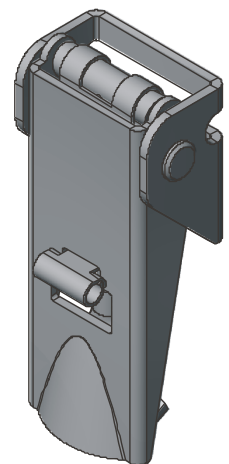

Buckle ST201

Cat.No. 03.924

Grip for ST201

Cat.No. 03.925

Material : steel– zinc plated,
stainless steel

Order example (zinc plated) : **buckle 03.924/Zn**

Buckle ST204

Kat.č. 03.926

Grip for ST204

Cat.No. 03.927

Material : steel– zinc plated, stainless steel

Order example: **buckle 03.926/stainless**