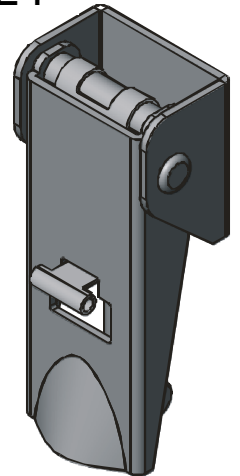

Buckle ST201

Cat.No. 03.924

Grip for ST201

Cat.No. 03.925

Material : steel– zinc plated,
stainless steel

Order example (zinc plated) : **buckle 03.924/Zn**

Buckle ST204

Kat.č. 03.926

Grip for ST204

Cat.No. 03.927

Material : steel– zinc plated, stainless steel

Order example: **buckle 03.926/stainless**