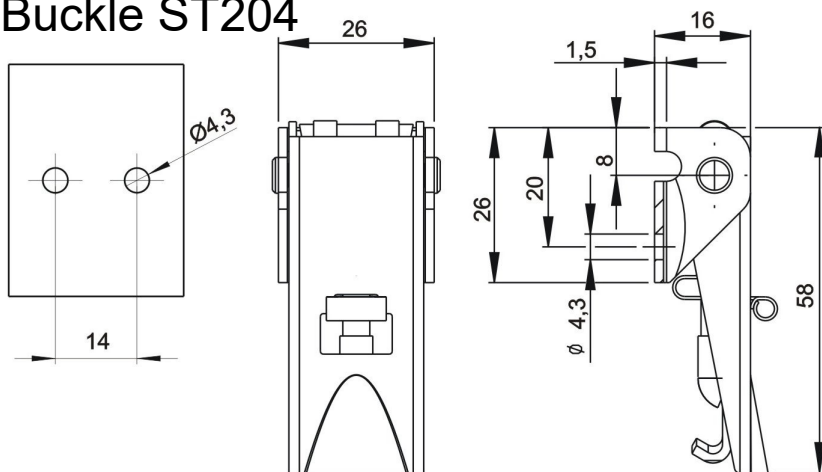

Buckle ST201

Cat.No. 03.924

Grip for ST201

Cat.No. 03.925

Material : steel– zinc plated,
stainless steel

Order example (zinc plated) : **buckle 03.924/Zn**

Buckle ST204

Kat.č. 03.926

Grip for ST204

Cat.No. 03.927

Material : steel– zinc plated, stainless steel

Order example: **buckle 03.926/stainless**