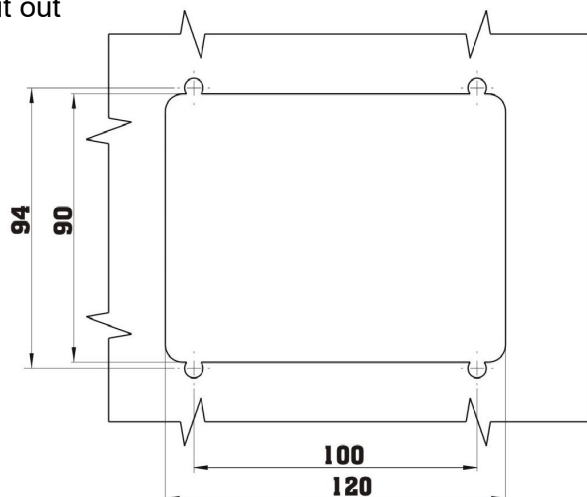

Cut out

Material : Body - steel, RAL 9005
Gasket - elastomer

Order example - Lock ZT 03.819