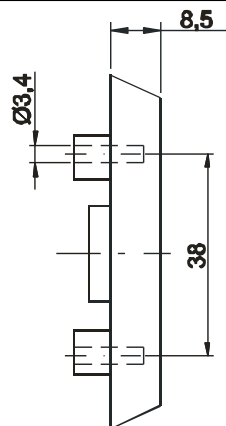

**RW100**

Cut out

**RW100/N**

Cat.No. 03.070

( Assembly with cap)

**RW100/M**

Cat.No. 03.335

( Assembly with mechanism)

**RW110**

**RW110N**( Assembly with cap) Cat.No. 03.067

**RW110M**( Assembly with mechanism) Cat.No. 03.068

**Material :**

Cover : PA, colour RAL 9005

Insert : alloy Al , type D5

Order example : **Lock RW100/N 03.070**