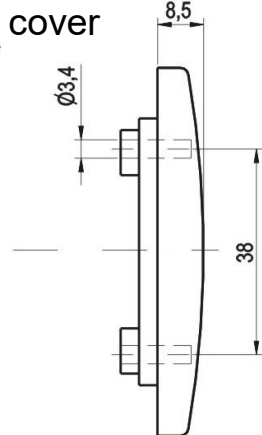

**RW100**

Cut out

**RW100/N**

Cat.No. 03.070

( Assembly with cap)

**RW100/M**

Cat.No. 03.335

( Assembly with mechanism)

**RW110**

**RW110N**( Assembly with cap) Cat.No. 03.067

**RW110M**( Assembly with mechanism) Cat.No. 03.068

**Material :**

Cover : PA, colour RAL 9005

Insert : alloy Al , type D5

Order example : **Lock RW100/N 03.070**