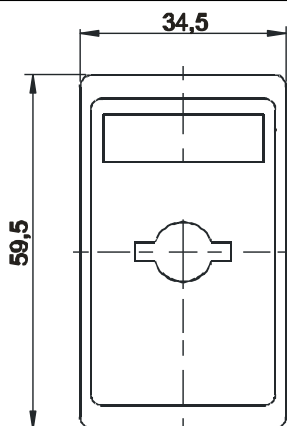

**RW100**

Cut out

**RW100/N**

Cat.No. 03.070

( Assembly with cap)

**RW100/M**

Cat.No. 03.335

( Assembly with mechanism)

**RW110**

**RW110N**( Assembly with cap) Cat.No. 03.067

**RW110M**( Assembly with mechanism) Cat.No. 03.068

**Material :**

Cover : PA, colour RAL 9005

Insert : alloy Al , type D5

Order example : **Lock RW100/N 03.070**