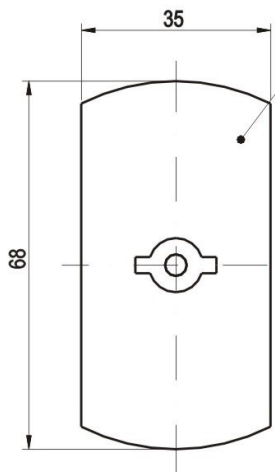

**RW100**

Cut out

**RW100/N**

Cat.No. 03.070

( Assembly with cap)

**RW100/M**

Cat.No. 03.335

( Assembly with mechanism)

**RW110**

**RW110N**( Assembly with cap) Cat.No. 03.067

**RW110M**( Assembly with mechanism) Cat.No. 03.068

**Material :**

Cover : PA, colour RAL 9005

Insert : alloy Al , type D5

Order example : **Lock RW100/N 03.070**