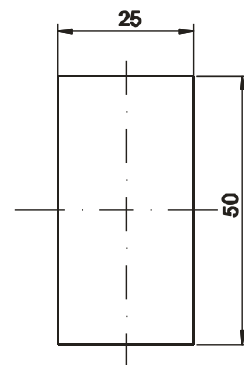

**RW100**

Cut out

**RW100/N**

Cat.No. 03.070

( Assembly with cap)

**RW100/M**

Cat.No. 03.335

( Assembly with mechanism)

**RW110**

**RW110N**( Assembly with cap) Cat.No. 03.067

**RW110M**( Assembly with mechanism) Cat.No. 03.068

**Material :**

Cover : PA, colour RAL 9005

Insert : alloy Al , type D5

Order example : **Lock RW100/N 03.070**