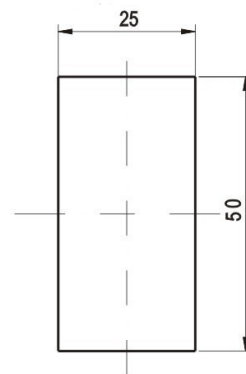

**RW100**

Cut out

**RW100/N**

Cat.No. 03.070

( Assembly with cap)

**RW100/M**

Cat.No. 03.335

( Assembly with mechanism)

**RW110**

**RW110N**( Assembly with cap) Cat.No. 03.067

**RW110M**( Assembly with mechanism) Cat.No. 03.068

**Material :**

Cover : PA, colour RAL 9005

Insert : alloy Al , type D5

Order example : **Lock RW100/N 03.070**