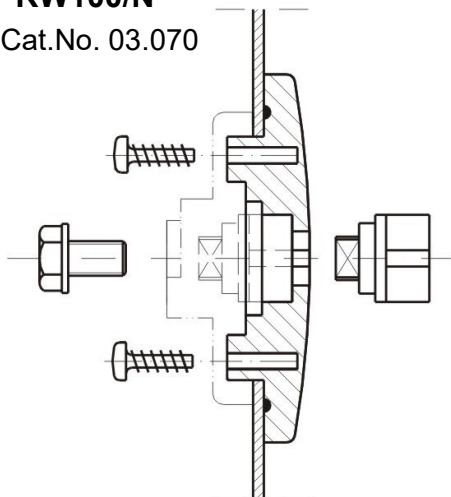

**RW100**

Cut out

**RW100/N**

Cat.No. 03.070

( Assembly with cap)

**RW100/M**

Cat.No. 03.335

( Assembly with mechanism)

**RW110**

**RW110N**( Assembly with cap) Cat.No. 03.067

**RW110M**( Assembly with mechanism) Cat.No. 03.068

**Material :**

Cover : PA, colour RAL 9005

Insert : alloy Al , type D5

Order example : **Lock RW100/N 03.070**