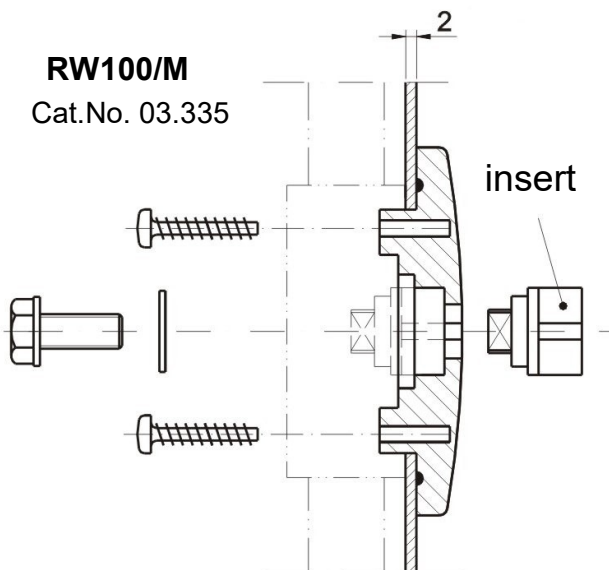

**RW100**

Cut out

**RW100/N**

Cat.No. 03.070

( Assembly with cap)

**RW100/M**

Cat.No. 03.335

( Assembly with mechanism)

**RW110**

**RW110N**( Assembly with cap) Cat.No. 03.067

**RW110M**( Assembly with mechanism) Cat.No. 03.068

**Material :**

Cover : PA, colour RAL 9005

Insert : alloy Al , type D5

Order example : **Lock RW100/N 03.070**