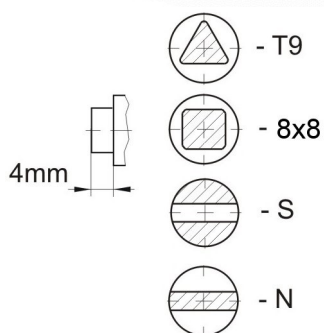

Z48P ( right) - Cat.No. 03.1072

Z48L ( left) - Kat.č. 03.1073

Cut out

## The shape of the keys

Dimension h ( cam) :

h = 0, 3, 6, 9, -3, -6, -9

Material :

Body - alloy ZnAl - chrome plating,  
RAL9005

Insert - steel - Zinc plated

\* the possibility of dimension changes

Order example : Lock Z48P 03.1072 / h=6 / Cr