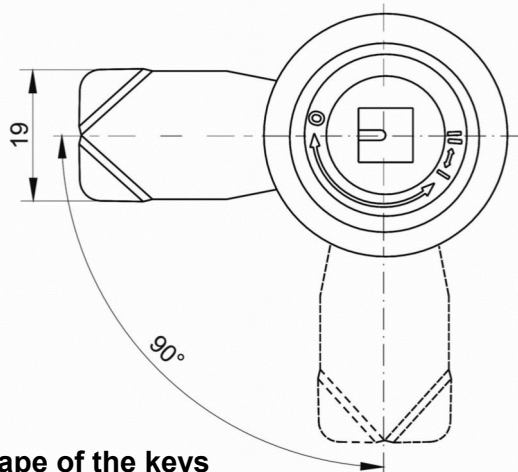

Z48P ( right) - Cat.No. 03.1072

Z48L ( left) - Kat.č. 03.1073

Cut out

## The shape of the keys

Dimension h ( cam) :

h = 0, 3, 6, 9, -3, -6, -9

Material :

Body - alloy ZnAl - chrome plating,  
RAL9005

Insert - steel - Zinc plated

\* the possibility of dimension changes

Order example : Lock Z48P 03.1072 / h=6 / Cr