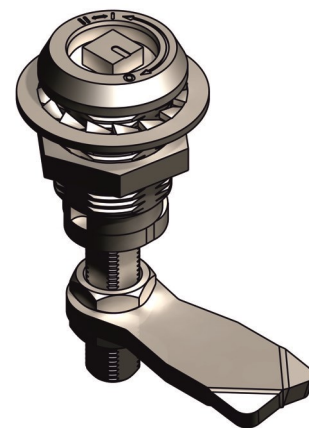

Z48P ( right) - Cat.No. 03.1072

Z48L ( left) - Kat.č. 03.1073

Cut out

## The shape of the keys

Dimension h ( cam) :

h = 0, 3, 6, 9, -3, -6, -9

Material :

Body - alloy ZnAl - chrome plating,  
RAL9005

Insert - steel - Zinc plated

\* the possibility of dimension changes

Order example : Lock Z48P 03.1072 / h=6 / Cr