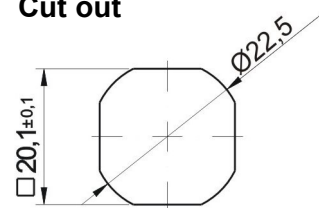

Z48P ( right) - Cat.No. 03.1072

Z48L ( left) - Kat.č. 03.1073

Cut out

## The shape of the keys

Dimension h ( cam) :

h = 0, 3, 6, 9, -3, -6, -9

Material :

Body - alloy ZnAl - chrome plating,  
RAL9005

Insert - steel - Zinc plated

\* the possibility of dimension changes

Order example : Lock Z48P 03.1072 / h=6 / Cr