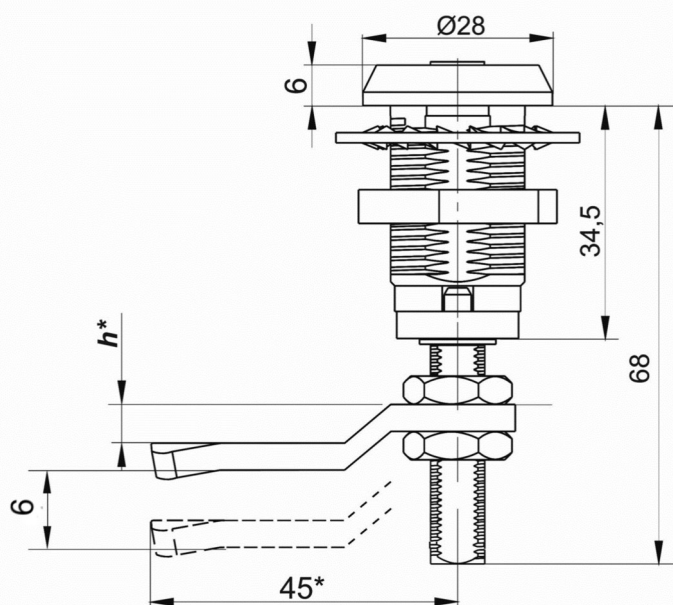

Z48P ( right) - Cat.No. 03.1072

Z48L ( left) - Kat.č. 03.1073

Cut out

## The shape of the keys

Dimension h ( cam) :

h = 0, 3, 6, 9, -3, -6, -9

Material :

Body - alloy ZnAl - chrome plating,  
RAL9005

Insert - steel - Zinc plated

\* the possibility of dimension changes

Order example : Lock Z48P 03.1072 / h=6 / Cr