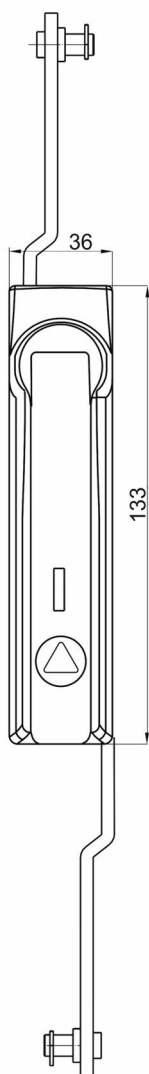

Lock Z42

Lock Z41

Cut out

Lock	Type	Cat.No.
Z41	A	03.1062
	B	03.1063
Z42	A	03.1064
	B	03.1065

Material: alloy ZnAl
Surface finish: RAL 9005

Order example :

Lock Z41 03.1062