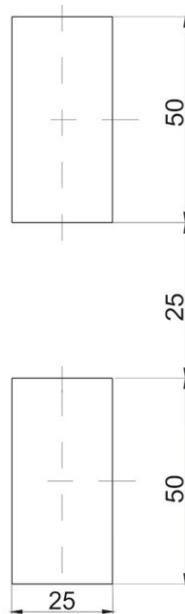

Lock Z42

Lock Z41

Cut out

Lock	Type	Cat.No.
Z41	A	03.1062
	B	03.1063
Z42	A	03.1064
	B	03.1065

Material: alloy ZnAl
Surface finish: RAL 9005

Order example :

Lock Z41 03.1062