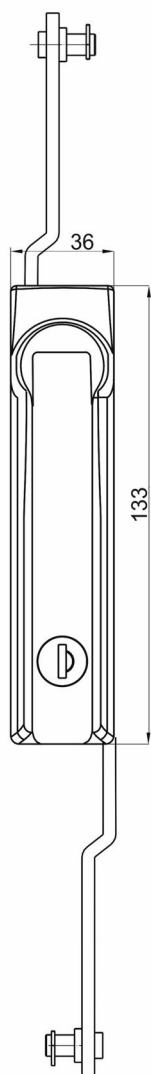

Lock Z42

Lock Z41

Cut out

Lock	Type	Cat.No.
Z41	A	03.1062
	B	03.1063
Z42	A	03.1064
	B	03.1065

Material: alloy ZnAl
Surface finish: RAL 9005

Order example :

Lock Z41 03.1062