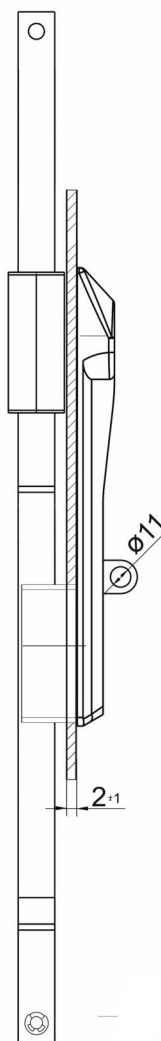

Lock Z42

Lock Z41

Cut out

Lock	Type	Cat.No.
Z41	A	03.1062
	B	03.1063
Z42	A	03.1064
	B	03.1065

Material: alloy ZnAl
Surface finish: RAL 9005

Order example :

Lock Z41 03.1062