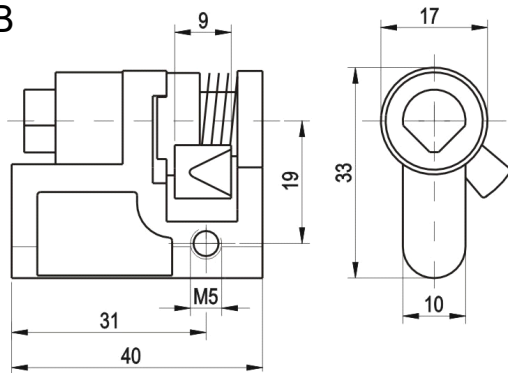

Typ B

Shape of key

03.492

03.010

03.011

8x8 03.012

6x6 03.491

03.013

D5 03.014

D3 03.490

03.015

03.016

03.493

03.494

Key type

Cat.No.

Triangle 6 mm	03.010
Triangle 9 mm	03.011
Square 8 mm	03.012
Square pin 6 mm	03.491
Square hole 6 mm	03.492
Groove	03.013
Doppelbart 5 mm, 3 mm	03.014, 03.490
Type N 3,5 mm	03.015
Type L	03.016
Type D13	03.493
Type D13	03.494

D3 03.496	6x6 hole 03.497
	6x6 pin 03.498

Version without spring , with the lock position

Type D

03.290

03.291

Version without spring , with the lock position

03.292

03.293