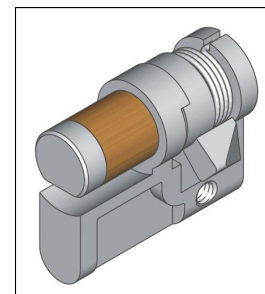

Typ B

Shape of key

03.492

03.010

03.011

8x8 03.012

6x6 03.491

03.013

Triangle 6 mm	03.010
Triangle 9 mm	03.011
Square 8 mm	03.012
Square pin 6 mm	03.491
Square hole 6 mm	03.492
Groove	03.013
Doppelbart 5 mm, 3 mm	03.014, 03.490
Type N 3,5 mm	03.015
Type L	03.016
Type D13	03.493
Type D13	03.494

D3 03.496	6x6 hole 03.497
	6x6 pin 03.498

Version without spring , with the lock position

Type D

03.290

03.291

Version without spring , with the lock position

03.292

03.293

Order example:

Profile cylinder type B ( shape - triangle 6 ) : Profile cylinder B/03.010  
 Profile cylinder D : ..... Profile cylinder D/03.290