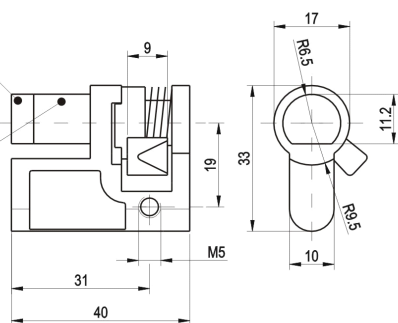

Typ B

Shape of key

03.492

03.010

03.011

8x8 03.012

6x6 03.491

03.013

D5 03.014

D3 03.490

03.015

03.016

03.493

03.494

Key type

Cat.No.

Triangle 6 mm	03.010
Triangle 9 mm	03.011
Square 8 mm	03.012
Square pin 6 mm	03.491
Square hole 6 mm	03.492
Groove	03.013
Doppelbart 5 mm, 3 mm	03.014, 03.490
Type N 3,5 mm	03.015
Type L	03.016
Type D13	03.493
Type D13	03.494

D3 03.496	6x6 hole 03.497
	6x6 pin 03.498

Version without spring , with the lock position

Type D

03.290

03.291

Version without spring , with the lock position

03.292

03.293