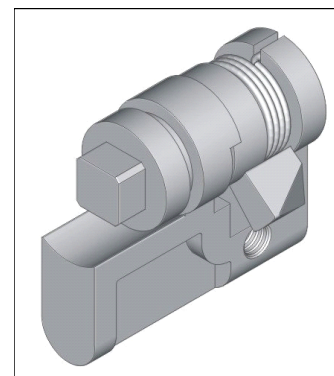

Typ B

Shape of key

03.492

03.010

03.011

8x8 03.012

6x6 03.491

03.013

D5 03.014

D3 03.490

03.015

03.016

03.493

03.494

Key type

Cat.No.

Triangle 6 mm	03.010
Triangle 9 mm	03.011
Square 8 mm	03.012
Square pin 6 mm	03.491
Square hole 6 mm	03.492
Groove	03.013
Doppelbart 5 mm, 3 mm	03.014, 03.490
Type N 3,5 mm	03.015
Type L	03.016
Type D13	03.493
Type D13	03.494

D3 03.496	6x6 hole 03.497
	6x6 pin 03.498

Version without spring , with the lock position

Type D

03.290

03.291

Version without spring , with the lock position

03.292

03.293