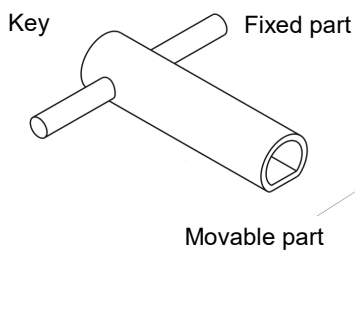

Typ B

Shape of key

03.492

03.010

03.011

8x8 03.012

6x6 03.491

03.013

D5 03.014

D3 03.490

03.015

03.016

03.493

03.494

Key type

Cat.No.

Triangle 6 mm	03.010
Triangle 9 mm	03.011
Square 8 mm	03.012
Square pin 6 mm	03.491
Square hole 6 mm	03.492
Groove	03.013
Doppelbart 5 mm, 3 mm	03.014, 03.490
Type N 3,5 mm	03.015
Type L	03.016
Type D13	03.493
Type D13	03.494

D3 03.496	6x6 hole 03.497
	6x6 pin 03.498

Version without spring , with the lock position

Type D

03.290

03.291

Version without spring , with the lock position

03.292

03.293