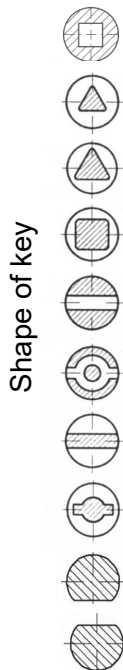

Typ B

Shape of key

03.492

03.010

03.011

8x8 03.012

6x6 03.491

03.013

D5 03.014

D3 03.490

03.015

03.016

03.493

03.494

Key type

Cat.No.

Triangle 6 mm	03.010
Triangle 9 mm	03.011
Square 8 mm	03.012
Square pin 6 mm	03.491
Square hole 6 mm	03.492
Groove	03.013
Doppelbart 5 mm, 3 mm	03.014, 03.490
Type N 3,5 mm	03.015
Type L	03.016
Type D13	03.493
Type D13	03.494

Order example:

Profile cylinder type B ( shape - triangle 6 ) : Profile cylinder B/03.010  
 Profile cylinder D : ..... Profile cylinder D/03.290