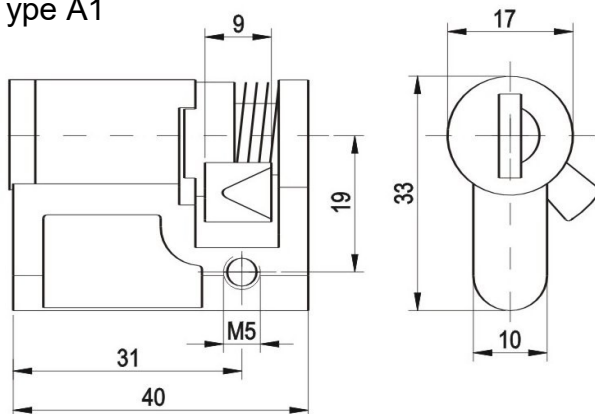

Type A Kat.č. 03.009

Cat.No.	key
03.007	different keys
03.009	the same key

Type A1

Cat.No.	key
03.506	Different keys
03.507	key 1333

Surface finish: nickel

Order example:

Profile cylinder type A : Profile cylinder A/03.009