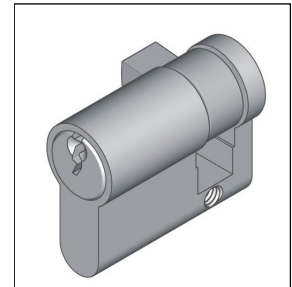

Type A Kat.č. 03.009

Cat.No.	key
03.007	different keys
03.009	the same key

Type A1

Cat.No.	key
03.506	Different keys
03.507	key 1333

Surface finish: nickel

Order example:

Profile cylinder type A : Profile cylinder A/03.009