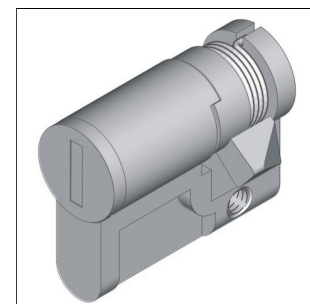

Type A Kat.č. 03.009

Cat.No.	key
03.007	different keys
03.009	the same key

Type A1

Cat.No.	key
03.506	Different keys
03.507	key 1333

Surface finish: nickel

Order example:

Profile cylinder type A : Profile cylinder A/03.009