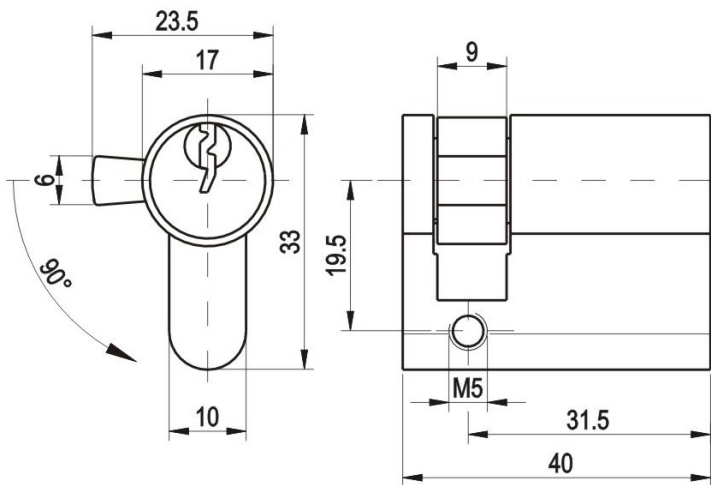

Type A Kat.č. 03.009

Cat.No.	key
03.007	different keys
03.009	the same key

Type A1

Cat.No.	key
03.506	Different keys
03.507	key 1333

Surface finish: nickel

Order example:

Profile cylinder type A : Profile cylinder A/03.009